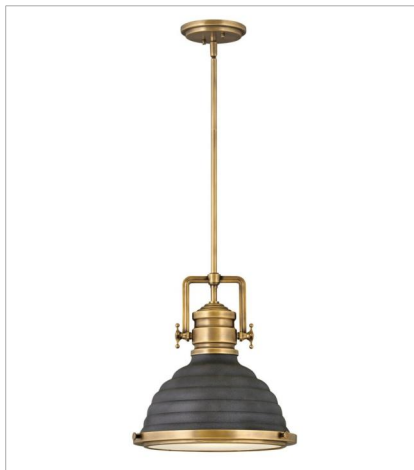

KEATING

A modern interpretation of the hard-working factory pendant, Keating delivers a robust silhouette with prominent over scaled cast knobs and a boldly ribbed shade in either Heritage Brass or Heritage Brass with Aged Zinc finish options. Refined elements like the ring and knob trim detail and a flat glass lens add sophistication to this striking pendant.

FINISH: Heritage Brass, Heritage Brass with Aged Zinc accents
GLASS: Etched Lens

4697HB
SMALL PENDANT
14.3" W, 14.5" H
Socketed
1-12w Med. LED, 100w Equiv.

4697HB-DZ
SMALL PENDANT
14.3" W, 14.5" H
Socketed
1-12w Med. LED, 100w Equiv.