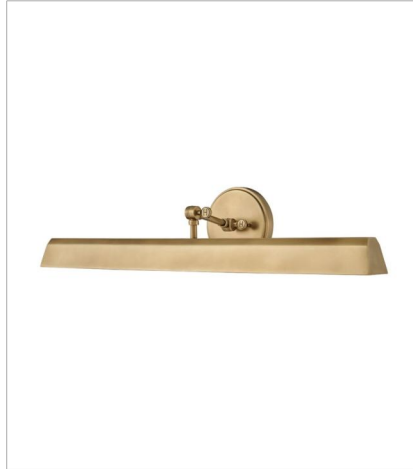

47095HB
LARGE ADJUSTABLE ACCENT LIGHT
30" W, 7.3" H
Socketed
2-10w Med. LED, 60w Equiv.