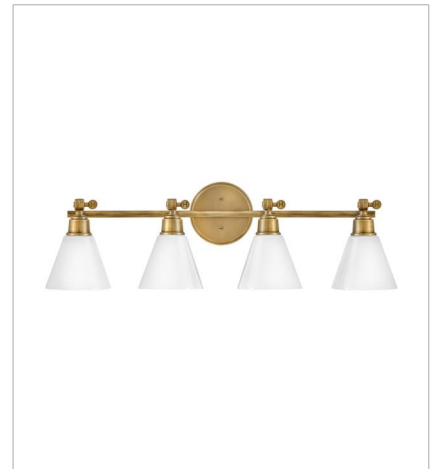

FINISH: Heritage Brass
GLASS: Clear, Cased Opal

3690HB
SMALL SINGLE LIGHT SCONCE
7.8" W, 10.3" H
Socketed
1-10w Med. LED, 60w Equiv.

3690HB-CL
MEDIUM SWING ARM SINGLE LIG...
7.8" W, 10.3" H
Socketed
1-10w Med. LED, 60w Equiv.

FINISH: Heritage Brass
GLASS: Clear, Cased Opal

47094HB
MEDIUM ADJUSTABLE ACCENT LIGHT
20" W, 6" H
Socketed
2-8w Med. LED, 60w Equiv.

47095HB
LARGE ADJUSTABLE ACCENT LIGHT
30" W, 7.3" H
Socketed
2-10w Med. LED, 60w Equiv.

51180HB
MEDIUM ADJUSTABLE SINGLE LI...
6" W, 10" H
Socketed
1-10w Med. LED, 100w Equiv.

51182HB
SMALL ADJUSTABLE TWO LIGHT ...
16" W, 10" H
Socketed
2-10w Med. LED, 100w Equiv.

51183HB
MEDIUM ADJUSTABLE THREE LIG...
24" W, 10" H
Socketed
3-10w Med. LED, 100w Equiv.