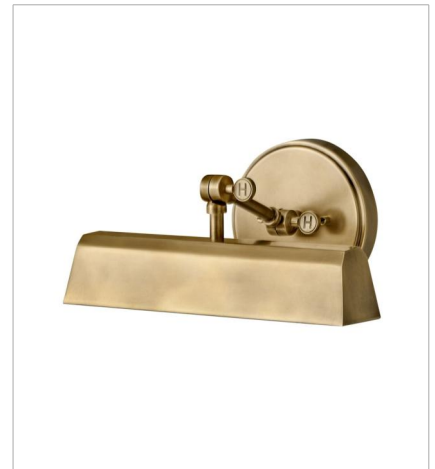

ARTI

The perfect fixture for any space, Arti embodies simple elegance with its functional, streamlined design. Offering a robust lineup of fixture silhouettes, every aspect of the Arti family is adorned with practical features for a seamless integration into any room.

FINISH: Heritage Brass
GLASS: Clear, Cased Opal

3690HB
SMALL SINGLE LIGHT SCONCE
7.8" W, 10.3" H
Socketed
1-10w Med. LED, 60w Equiv.

3690HB-CL
MEDIUM SWING ARM SINGLE LIG...
7.8" W, 10.3" H
Socketed
1-10w Med. LED, 60w Equiv.

3691HB
MEDIUM SWING ARM SINGLE LIG...
7.8" W, 12.3" H
Socketed
1-10w Med. LED, 60w Equiv.

3691HB-CL
MEDIUM SWING ARM SINGLE LIG...
7.8" W, 12.3" H
Socketed
1-10w Med. LED, 60w Equiv.

3692HB
MEDIUM SINGLE LIGHT SCONCE
7.8" W, 18.3" H
Socketed
1-10w Med. LED, 60w Equiv.