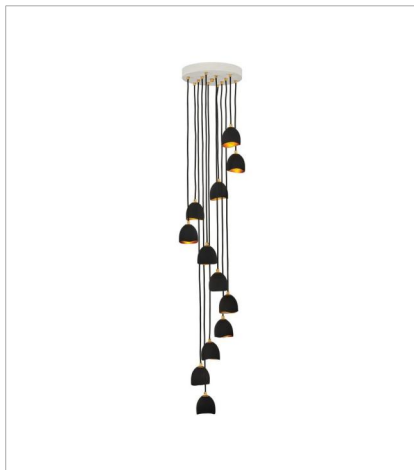

# NULA

lisa mcdennon  
COLLECTION

Nula is a work of art. A juxtaposition of industrial elements and organic influencers transmutes simplicity into decadence. Pairing a dense Shell Black or Shell White exterior with a gleaming, gold leaf interior elicits a dramatic effect. Several designs offer flexibility to customize for unique installations.

**FINISH:** Shell Black with Gold Leaf accents

**35906SHB**  
MEDIUM SINGLE TIER CHANDELIER  
26" W, 45" H  
Socketed  
15-5w Cand. LED, 60w Equiv.

**35908SHB**  
LARGE MULTI TIER PENDANT  
18.5" W, 58" H  
Socketed  
12-5w Cand. LED, 60w Equiv.

**35909SHB**  
MEDIUM FOURTEEN LIGHT LINEAR  
48.5" W, 46" H  
Socketed  
14-5w Cand. LED, 60w Equiv.