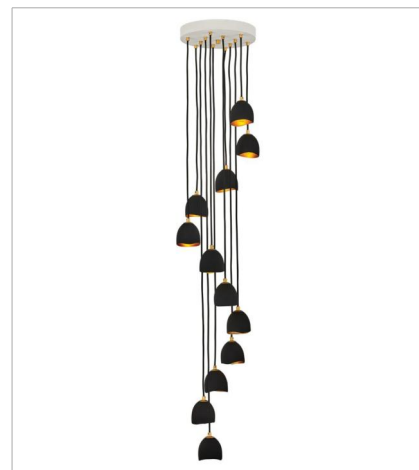

NULA

lisa mcdennon
COLLECTION

Nula is a work of art. A juxtaposition of industrial elements and organic influencers transmutes simplicity into decadence. Pairing a dense Shell Black or Shell White exterior with a gleaming, gold leaf interior elicits a dramatic effect. Several designs offer flexibility to customize for unique installations.

FINISH: Shell Black with Gold Leaf accents

35900SHB
SINGLE LIGHT SCONCE
5" W, 13" H
Socketed
1-5w Cand. LED, 60w Equiv.

35906SHB
LARGE SINGLE TIER
26" W, 45" H
Socketed
15-5w Cand. LED, 60w Equiv.

35908SHB
LARGE MULTI TIER
18.5" W, 58" H
Socketed
12-5w Cand. LED, 60w Equiv.

35909SHB
MEDIUM FOURTEEN LIGHT LINEAR
48.5" W, 46" H
Socketed
14-5w Cand. LED, 60w Equiv.

HINKLEY

HINKLEY
33000 Pin Oak Parkway
Avon Lake, OH 44012

PHONE: (440) 653-5500
Toll Free: 1 (800) 446-5539

hinkley.com