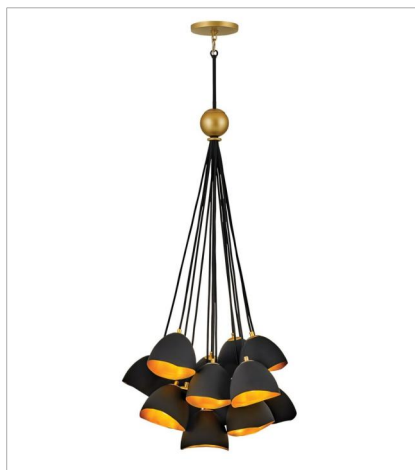

NULA

lisa mcdennon
COLLECTION

Nula is a work of art. A juxtaposition of industrial elements and organic influencers transmutes simplicity into decadence. Pairing a dense Shell Black or Shell White exterior with a gleaming, gold leaf interior elicits a dramatic effect. Several designs offer flexibility to customize for unique installations.

FINISH: Shell Black with Gold Leaf accents

35900SHB
SINGLE LIGHT SCONCE
5" W, 13" H
Socketed
1-5w Cand. LED, 60w Equiv.

35906SHB
LARGE SINGLE TIER
26" W, 45" H
Socketed
15-5w Cand. LED, 60w Equiv.

35908SHB
LARGE MULTI TIER
18.5" W, 58" H
Socketed
12-5w Cand. LED, 60w Equiv.