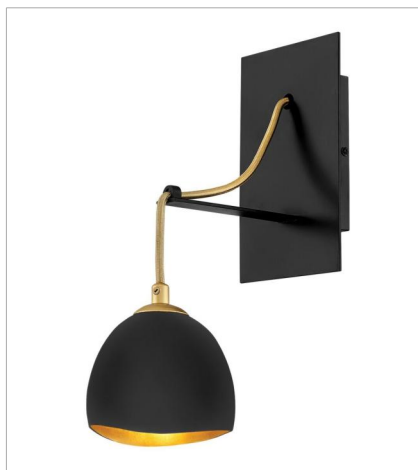

NULA

lisa mcdennon
COLLECTION

Nula is a work of art. A juxtaposition of industrial elements and organic influencers transmutes simplicity into decadence. Pairing a dense Shell Black or Shell White exterior with a gleaming, gold leaf interior elicits a dramatic effect. Several designs offer flexibility to customize for unique installations.

FINISH: Shell Black with Gold Leaf accents

35900SHB
SINGLE LIGHT SCONCE
5" W, 13" H
Socketed
1-5w Cand. LED, 60w Equiv.

35906SHB
LARGE SINGLE TIER
26" W, 45" H
Socketed
15-5w Cand. LED, 60w Equiv.

35908SHB
LARGE MULTI TIER
18.5" W, 58" H
Socketed
12-5w Cand. LED, 60w Equiv.