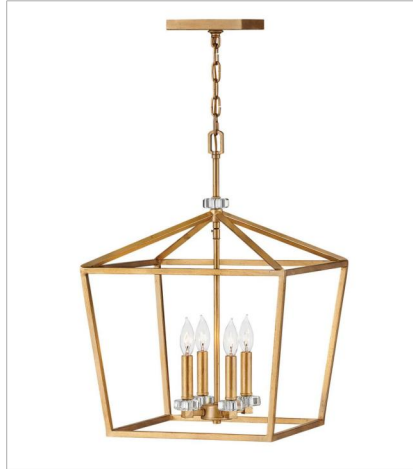

STINSON

For a classic statement-maker, Stinson hits the mark. A robust open and airy cage, designed for maximum impact in Distressed Brass or Black with Polished Nickel finish, is accompanied by refined sparkling crystal accents to create the perfect mix of traditional appeal and industrial panache.

FINISH: Distressed Brass

3534DA
EIGHT LIGHT LINEAR
34" W, 25" H
Socketed
8-5w Cand. LED, 60w Equiv.

3535DA
MEDIUM OPEN FRAME PENDANT
16" W, 23" H
Socketed
4-5w Cand. LED, 60w Equiv.

3536DA
LARGE OPEN FRAME
18" W, 27.3" H
Socketed
4-5w Cand. LED, 60w Equiv.