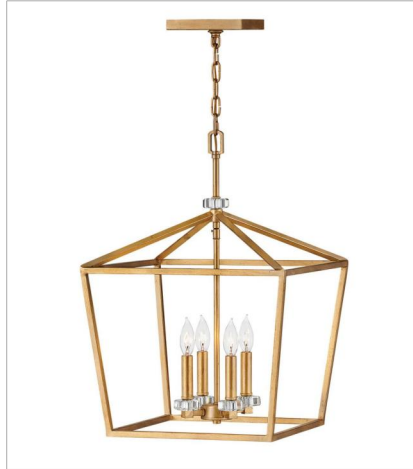

# STINSON

For a classic statement-maker, Stinson hits the mark. A robust open and airy cage, designed for maximum impact in a Distressed Brass or Black and Polished Nickel finish, is accompanied by refined sparkling crystal accents to create the perfect mix of traditional appeal and industrial panache.

**FINISH:** Distressed Brass

**3534DA**  
EIGHT LIGHT LINEAR  
34" W, 25" H  
Socketed  
8-5w Cand. LED, 60w Equiv.

**3535DA**  
MEDIUM OPEN FRAME PENDANT  
16" W, 23" H  
Socketed  
4-5w Cand. LED, 60w Equiv.

**3536DA**  
LARGE OPEN FRAME  
18" W, 27.3" H  
Socketed  
4-5w Cand. LED, 60w Equiv.

**3539DA**  
SIX LIGHT LINEAR  
42" W, 24.5" H  
Socketed  
6-5w Cand. LED, 60w Equiv.