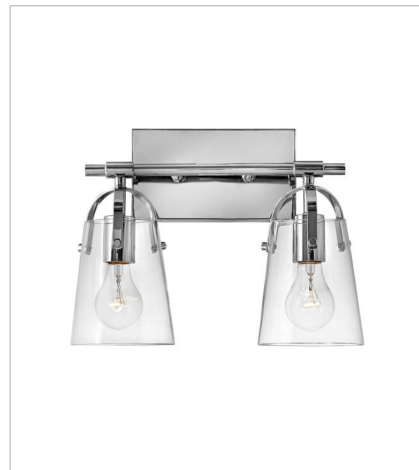

# FOSTER

Clean and airy, Foster breathes composed simplicity into any bath space. Softly tapered glass shades suspended from arched handle prongs create a sophisticated transitional silhouette, enhanced by practical yet stylized details.

**FINISH:** Chrome  
**GLASS:** Clear, Etched Opal

**5130CM**  
SINGLE LIGHT VANITY  
5" W, 10" H  
Socketed  
1-14w Med. LED, 100w Equiv.

**5130CM-OP**  
MEDIUM SCONCE  
5" W, 10" H  
Socketed  
1-14w Med. LED, 100w Equiv.

**FINISH:** Chrome  
**GLASS:** Clear, Etched Opal

**5134CM**  
FOUR LIGHT VANITY  
31.8" W, 10.8" H  
Socketed  
4-14w Med. LED, 100w Equiv.