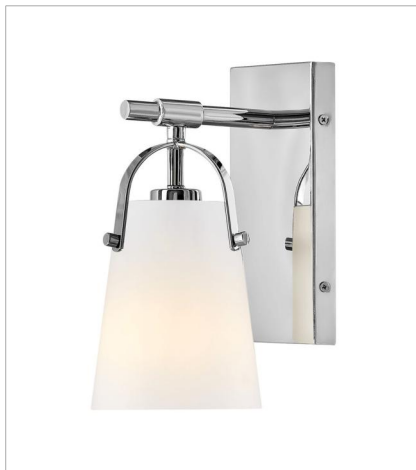

# FOSTER

Clean and airy, Foster breathes composed simplicity into any bath space. Its softly tapered glass shade, suspended from arched handle prongs, creates a sophisticated transitional silhouette, enhanced by practical yet stylized details.

**FINISH:** Chrome  
**GLASS:** Clear, Etched Opal

**5130CM**  
MEDIUM SCONCE  
5" W, 10" H  
Socketed  
1-14w Med. LED, 100w Equiv.

**5130CM-OP**  
MEDIUM SCONCE  
5" W, 10" H  
Socketed  
1-14w Med. LED, 100w Equiv.

**FINISH:** Chrome  
**GLASS:** Clear, Etched Opal

**5134CM**  
LARGE FOUR LIGHT VANITY  
31.8" W, 10.8" H  
Socketed  
4-14w Med. LED, 100w Equiv.