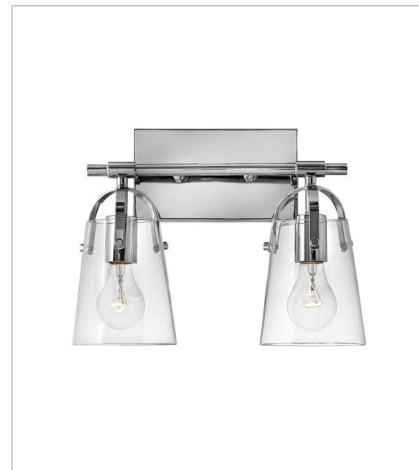

# FOSTER

Clean and airy, Foster breathes composed simplicity into any bath space. Its softly tapered glass shade, suspended from arched handle prongs, creates a sophisticated transitional silhouette, enhanced by practical yet stylized details.

**FINISH:** Chrome  
**GLASS:** Clear, Etched Opal

**5130CM**  
MEDIUM SCONCE  
5" W, 10" H  
Socketed  
1-14w Med. LED, 100w Equiv.

**5130CM-OP**  
MEDIUM SCONCE  
5" W, 10" H  
Socketed  
1-14w Med. LED, 100w Equiv.

**FINISH:** Chrome  
**GLASS:** Clear, Etched Opal

**5134CM**  
LARGE FOUR LIGHT VANITY  
31.8" W, 10.8" H  
Socketed  
4-14w Med. LED, 100w Equiv.