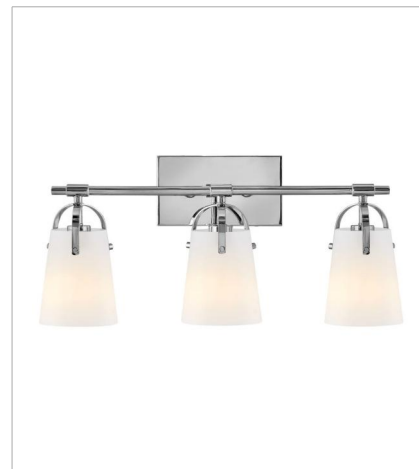

# FOSTER

Clean and airy, Foster breathes composed simplicity into any bath space. Its softly tapered glass shade, suspended from arched handle prongs, creates a sophisticated transitional silhouette, enhanced by practical yet stylized details.

**FINISH:** Chrome  
**GLASS:** Clear, Etched Opal

**5130CM**  
MEDIUM SCONCE  
5" W, 10" H  
Socketed  
1-14w Med. LED, 100w Equiv.

**5130CM-OP**  
MEDIUM SCONCE  
5" W, 10" H  
Socketed  
1-14w Med. LED, 100w Equiv.

**5132CM**  
SMALL TWO LIGHT VANITY  
13.8" W, 10.8" H  
Socketed  
2-14w Med. LED, 100w Equiv.

**5132CM-OP**  
SMALL TWO LIGHT VANITY  
13.8" W, 10.8" H  
Socketed  
2-14w Med. LED, 100w Equiv.

**5133CM**  
MEDIUM THREE LIGHT VANITY  
22.8" W, 10.8" H  
Socketed  
3-14w Med. LED, 100w Equiv.

**FINISH:** Chrome  
**GLASS:** Clear, Etched Opal

**5134CM**  
LARGE FOUR LIGHT VANITY  
31.8" W, 10.8" H  
Socketed  
4-14w Med. LED, 100w Equiv.