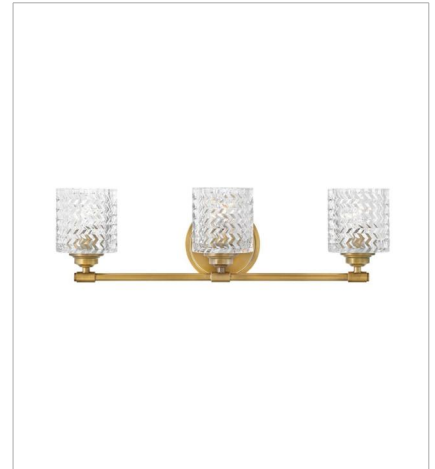

ELLE

Traditional elegance with a modern edge defines Elle's graceful design. A rich, chevron cut, clear glass is the dramatic focal point, complemented by a gleaming Chrome finish. The softly rounded steel back plate is finished with luxe stepped detailing to complete the design.

FINISH: Heritage Brass
GLASS: Clear Chevron, Clear Chevron & Etched Lens

5040HB
SINGLE LIGHT VANITY
5.5" W, 7.8" H
Socketed
1-14w Med. LED, 100w Equiv.

5042HB
TWO LIGHT VANITY
14.5" W, 7.5" H
Socketed
2-14w Med. LED, 100w Equiv.

5043HB
THREE LIGHT VANITY
24" W, 7.5" H
Socketed
3-14w Med. LED, 100w Equiv.

5044HB
FOUR LIGHT VANITY
32" W, 7.5" H
Socketed
4-14w Med. LED, 100w Equiv.

5041HB
SMALL FLUSH MOUNT
12" W, 6" H
Socketed
2-7w Med. LED, 60w Equiv.