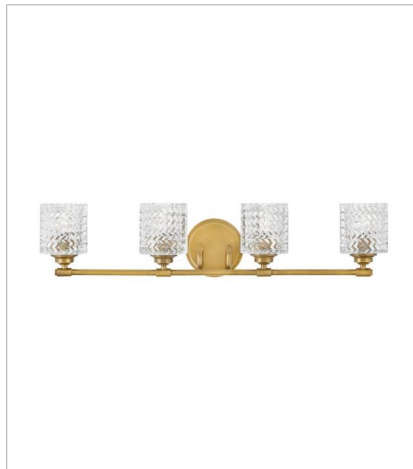

# ELLE

Traditional elegance with a modern edge defines Elle's graceful design. A rich, chevron cut, clear glass is the dramatic focal point, complemented by a gleaming Chrome finish. The softly rounded steel back plate is finished with luxe stepped detailing to complete the design.

**FINISH:** Heritage Brass  
**GLASS:** Clear Chevron, Clear Chevron & Etched Lens

**5040HB**  
SINGLE LIGHT VANITY  
5.5" W, 7.8" H  
Socketed  
37778

**5041HB**  
SMALL FLUSH MOUNT  
12" W, 6" H  
Socketed  
37958

**5042HB**  
TWO LIGHT VANITY  
14.5" W, 7.5" H  
Socketed  
38084

**5043HB**  
THREE LIGHT VANITY  
24" W, 7.5" H  
Socketed  
37949

**5044HB**  
FOUR LIGHT VANITY  
32" W, 7.5" H  
Socketed  
37952