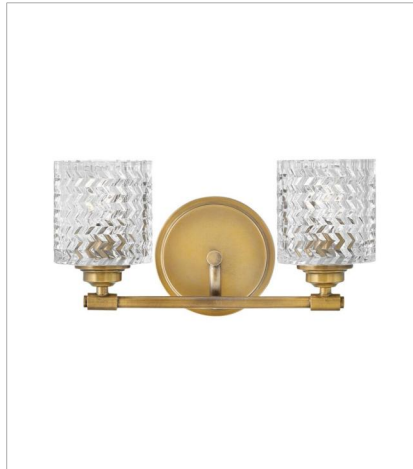

ELLE

Traditional elegance with a modern edge defines Elle's graceful design. A rich, chevron cut, clear glass is the dramatic focal point, complemented by a gleaming Chrome finish. The softly rounded steel back plate is finished with luxe stepped detailing to complete the design.

FINISH: Heritage Brass
GLASS: Clear Chevron, Clear Chevron & Etched Lens

5040HB
SINGLE LIGHT VANITY
5.5" W, 7.8" H
Socketed
1-14w Med. LED, 100w Equiv.

5042HB
TWO LIGHT VANITY
14.5" W, 7.5" H
Socketed
2-14w Med. LED, 100w Equiv.

5043HB
THREE LIGHT VANITY
24" W, 7.5" H
Socketed
3-14w Med. LED, 100w Equiv.

5044HB
FOUR LIGHT VANITY
32" W, 7.5" H
Socketed
4-14w Med. LED, 100w Equiv.

5041HB
SMALL FLUSH MOUNT
12" W, 6" H
Socketed
2-7w Med. LED, 60w Equiv.