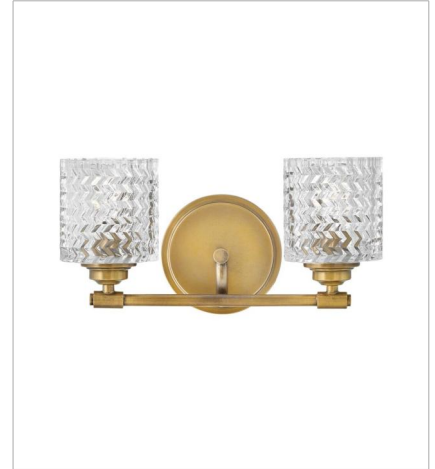

# ELLE

Traditional elegance with a modern edge defines Elle's graceful design. A rich, chevron cut, clear glass is the dramatic focal point, complemented by a gleaming Chrome finish. The softly rounded steel back plate is finished with luxe stepped detailing to complete the design.

**FINISH:** Heritage Brass  
**GLASS:** Clear Chevron, Clear Chevron & Etched Lens

**5040HB**  
SINGLE LIGHT VANITY  
5.5" W, 7.8" H  
Socketed  
37778

**5041HB**  
SMALL FLUSH MOUNT  
12" W, 6" H  
Socketed  
37958

**5042HB**  
TWO LIGHT VANITY  
14.5" W, 7.5" H  
Socketed  
38084

**5043HB**  
THREE LIGHT VANITY  
24" W, 7.5" H  
Socketed  
37949

**5044HB**  
FOUR LIGHT VANITY  
32" W, 7.5" H  
Socketed  
37952