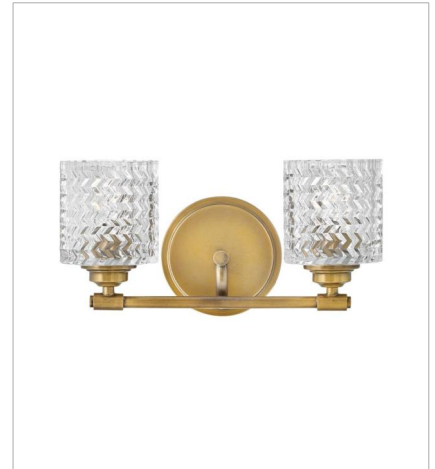

# ELLE

Traditional elegance with a modern edge defines Elle's graceful design. A rich, chevron cut, clear glass is the dramatic focal point, complemented by a gleaming Chrome finish. The softly rounded steel back plate is finished with luxe stepped detailing to complete the design.

**FINISH:** Heritage Brass  
**GLASS:** Clear Chevron, Clear Chevron & Etched Lens

**5040HB**  
SINGLE LIGHT VANITY  
5.5" W, 7.8" H  
Socketed  
1-14w Med. LED, 100w Equiv.

**5041HB**  
SMALL FLUSH MOUNT  
12" W, 6" H  
Socketed  
2-7w Med. LED, 60w Equiv.

**5042HB**  
TWO LIGHT VANITY  
14.5" W, 7.5" H  
Socketed  
2-14w Med. LED, 100w Equiv.

**5043HB**  
THREE LIGHT VANITY  
24" W, 7.5" H  
Socketed  
3-14w Med. LED, 100w Equiv.

**5044HB**  
FOUR LIGHT VANITY  
32" W, 7.5" H  
Socketed  
4-14w Med. LED, 100w Equiv.