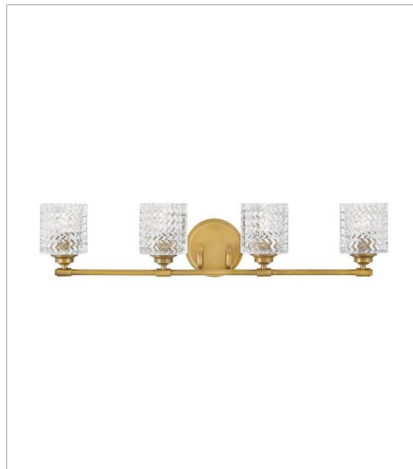

# ELLE

Traditional elegance with a modern edge defines Elle's graceful design. A rich, chevron cut, clear glass is the dramatic focal point, complemented by a gleaming Chrome finish. The softly rounded steel back plate is finished with luxe stepped detailing to complete the design.

**FINISH:** Heritage Brass  
**GLASS:** Clear Chevron, Clear Chevron & Etched Lens

**5040HB**  
SINGLE LIGHT VANITY  
5.5" W, 7.8" H  
Socketed  
1-14w Med. LED, 100w Equiv.

**5041HB**  
SMALL FLUSH MOUNT  
12" W, 6" H  
Socketed  
2-7w Med. LED, 60w Equiv.

**5042HB**  
TWO LIGHT VANITY  
14.5" W, 7.5" H  
Socketed  
2-14w Med. LED, 100w Equiv.

**5043HB**  
THREE LIGHT VANITY  
24" W, 7.5" H  
Socketed  
3-14w Med. LED, 100w Equiv.

**5044HB**  
FOUR LIGHT VANITY  
32" W, 7.5" H  
Socketed  
4-14w Med. LED, 100w Equiv.