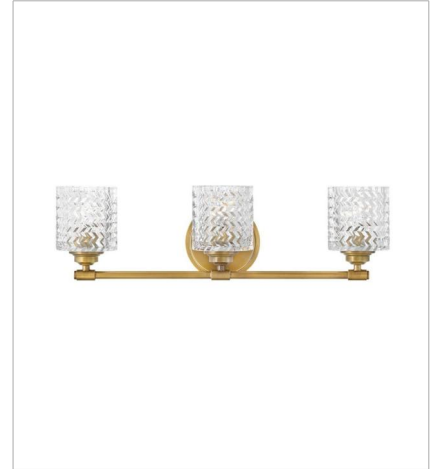

ELLE

Traditional elegance with a modern edge defines Elle's graceful design. A rich, chevron cut, clear glass is the dramatic focal point, complemented by a gleaming Chrome finish. The softly rounded steel back plate is finished with luxe stepped detailing to complete the design.

FINISH: Heritage Brass
GLASS: Clear Chevron

5040HB
SINGLE LIGHT VANITY
5.5" W, 7.8" H
LED Lamp
1-14w Med. LED, 100w Equiv.

5042HB
TWO LIGHT VANITY
14.5" W, 7.5" H
LED Lamp
2-14w Med. LED, 100w Equiv.

5043HB
THREE LIGHT VANITY
24" W, 7.5" H
LED Lamp
3-14w Med. LED, 100w Equiv.