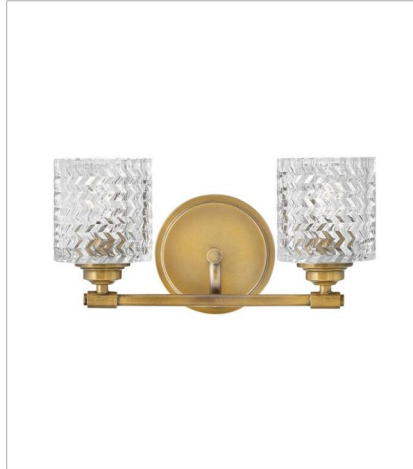

ELLE

Traditional elegance with a modern edge defines Elle's graceful design. A rich, chevron cut, clear glass is the dramatic focal point, complemented by a gleaming Chrome finish. The softly rounded steel back plate is finished with luxe stepped detailing to complete the design.

FINISH: Heritage Brass
GLASS: Clear Chevron

5040HB
SINGLE LIGHT VANITY
5.5" W, 7.8" H
LED Lamp
1-14w Med. LED, 100w Equiv.

5042HB
TWO LIGHT VANITY
14.5" W, 7.5" H
LED Lamp
2-14w Med. LED, 100w Equiv.

5043HB
THREE LIGHT VANITY
24" W, 7.5" H
LED Lamp
3-14w Med. LED, 100w Equiv.