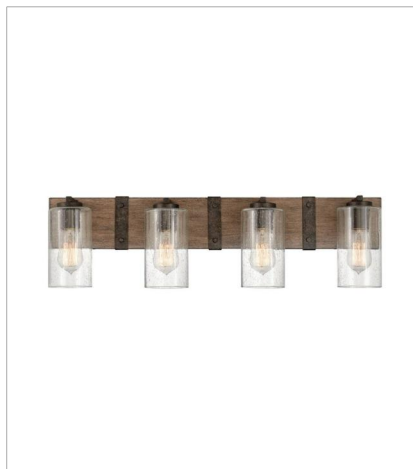

FINISH: Sequoia with Iron Rust accents
GLASS: Clear Seedy, Etched

5940SQ
SINGLE LIGHT VANITY
5" W, 11" H
Socketed
1-10w Med. LED, 100w Equiv.

5941SQ-LL
LARGE SINGLE LIGHT VANITY
5" W, 20" H
Socketed
1-6w Med. LED *Included

5942SQ
TWO LIGHT VANITY
14.3" W, 8.3" H
Socketed
2-10w Med. LED, 100w Equiv.

5943SQ
THREE LIGHT VANITY
22" W, 8.3" H
Socketed
3-10w Med. LED, 100w Equiv.

5944SQ
FOUR LIGHT VANITY
30.8" W, 8.3" H
Socketed
4-10w Med. LED, 100w Equiv.

29206SQ
MEDIUM SINGLE TIER
24" W, 23.3" H
Socketed
6-5w Cand. LED, 60w Equiv.

HINKLEY

HINKLEY
33000 Pin Oak Parkway
Avon Lake, OH 44012

PHONE: (440) 653-5500
Toll Free: 1 (800) 446-5539

hinkley.com

SAWYER

The fresh, rustic design of the Sawyer collection will inject any outdoor living experience with the warm, cozy ambiance of an indoor setting. Constructed with Hinkley's own anti-corrosion coating, Sawyer ensures maximum resiliency and performance in the elements.

FINISH: Sequoia with Iron Rust accents
GLASS: Clear Seedy, Etched

29206SQ-LL
MEDIUM SINGLE TIER
24" W, 23.3" H
Socketed
6-4w Cand. LED *Included

29206SQ-LV
MEDIUM SINGLE TIER 12V CHAN...
24" W, 23.3" H
Socketed
6-3.50w Cand. LED *Included