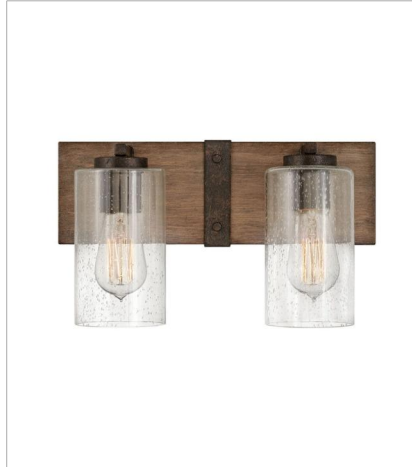

# SAWYER

**OPEN AIR™**  
collection

The fresh, rustic design of the Sawyer collection will inject any outdoor living experience with the warm, cozy ambiance of an indoor setting. Constructed with Hinkley's own anti-corrosion coating, Sawyer ensures maximum resiliency and performance in the elements.

**FINISH:** Sequoia with Iron Rust accents  
**GLASS:** Clear Seedy, Etched

**5940SQ**  
SINGLE LIGHT VANITY  
5" W, 11" H  
Socketed  
1-10w Med. LED, 100w Equiv.

**5942SQ**  
TWO LIGHT VANITY  
14.3" W, 8.3" H  
Socketed  
2-10w Med. LED, 100w Equiv.

**5943SQ**  
THREE LIGHT VANITY  
22" W, 8.3" H  
Socketed  
3-10w Med. LED, 100w Equiv.

**5944SQ**  
FOUR LIGHT VANITY  
30.8" W, 8.3" H  
Socketed  
4-10w Med. LED, 100w Equiv.

**29206SQ**  
MEDIUM SINGLE TIER  
24" W, 23.3" H  
Socketed  
6-5w Cand. LED, 60w Equiv.

**29206SQ-LV**  
MEDIUM SINGLE TIER 12V CHAN...  
24" W, 23.3" H  
Socketed  
6-3.50w Cand. LED \*Included