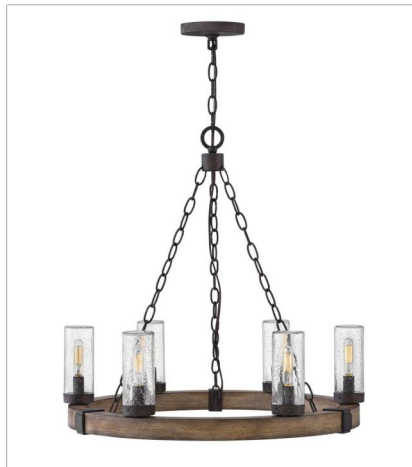

# SAWYER

**OPEN AIR™**  
collection

The fresh, rustic design of the Sawyer collection will inject any outdoor living experience with the warm, cozy ambiance of an indoor setting. Constructed with Hinkley's own anti-corrosion coating, Sawyer ensures maximum resiliency and performance in the elements.

**FINISH:** Sequoia with Iron Rust accents  
**GLASS:** Clear Seedy, Etched

**5940SQ**  
SINGLE LIGHT VANITY  
5" W, 11" H  
Socketed  
1-10w Med. LED, 100w Equiv.

**5942SQ**  
TWO LIGHT VANITY  
14.3" W, 8.3" H  
Socketed  
2-10w Med. LED, 100w Equiv.

**5943SQ**  
THREE LIGHT VANITY  
22" W, 8.3" H  
Socketed  
3-10w Med. LED, 100w Equiv.

**5944SQ**  
FOUR LIGHT VANITY  
30.8" W, 8.3" H  
Socketed  
4-10w Med. LED, 100w Equiv.

**29206SQ**  
MEDIUM SINGLE TIER  
24" W, 23.3" H  
Socketed  
6-5w Cand. LED, 60w Equiv.

**29206SQ-LV**  
MEDIUM SINGLE TIER 12V CHAN...  
24" W, 23.3" H  
Socketed  
6-3.50w Cand. LED \*Included