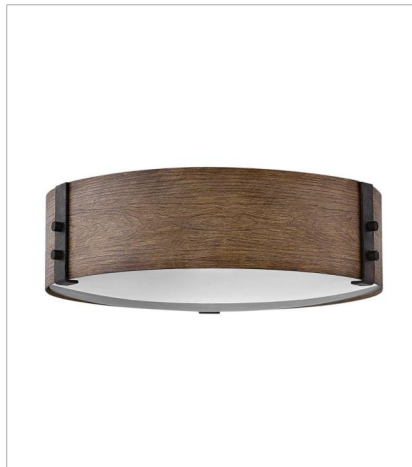

29203SQ
MEDIUM FLUSH MOUNT
15" W, 4.8" H
Socketed
3-5w Cand. LED, 40w Equiv.

HINKLEY

HINKLEY
33000 Pin Oak Parkway
Avon Lake, OH 44012

PHONE: (440) 653-5500
Toll Free: 1 (800) 446-5539

hinkley.com