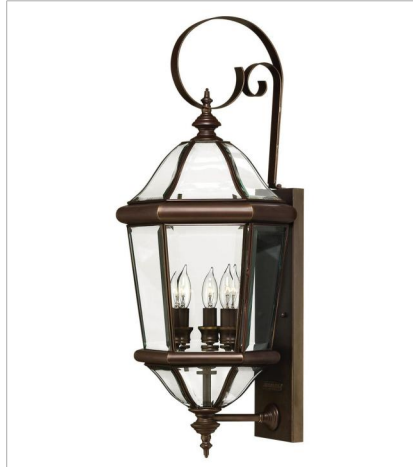

AUGUSTA

Augusta's sophisticated beauty showcases its stylish clear bent, beveled and bound glass. Constructed in solid brass with a Copper Bronze finish, this classic traditional design also offers removable scrolls.

FINISH: Copper Bronze
GLASS: Clear, Beveled and Bound

2450CB
MEDIUM WALL MOUNT LANTERN
8" W, 15.5" H
Socketed
1-10w Med. LED, 60w Equiv.

2454CB
LARGE WALL MOUNT LANTERN
11.3" W, 27" H
Socketed
3-5w Cand. LED, 40w Equiv.

2456CB
EXTRA LARGE WALL MOUNT LANTERN
15.8" W, 38.8" H
Socketed
4-5w Cand. LED, 40w Equiv.

2452CB
LARGE HANGING LANTERN
13.3" W, 27.5" H
Socketed
3-5w Cand. LED, 40w Equiv.

2451CB
LARGE POST MOUNT LANTERN
13.3" W, 23.3" H
Socketed
3-5w Cand. LED, 40w Equiv.