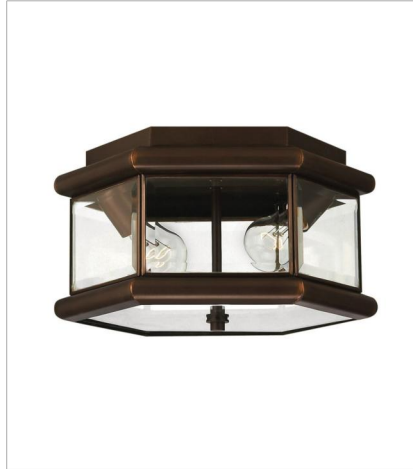

CLIFTON PARK

Clifton Park has an aristocratic style that adds a dignified air to a home's façade. The sleek Copper Bronze finish, durable solid brass construction and clear beveled and bound glass add to the genteel style.

FINISH: Copper Bronze
GLASS: Clear, Beveled and Bound

2422CB
MEDIUM HANGING LANTERN
10.5" W, 19.3" H
Socketed
3-5w Cand. LED, 40w Equiv. or 3-40w Cand.

2429CB
MEDIUM FLUSH MOUNT
10.8" W, 6.8" H
Socketed
2-7w Med. LED, 60w Equiv. or 2-60w Med.