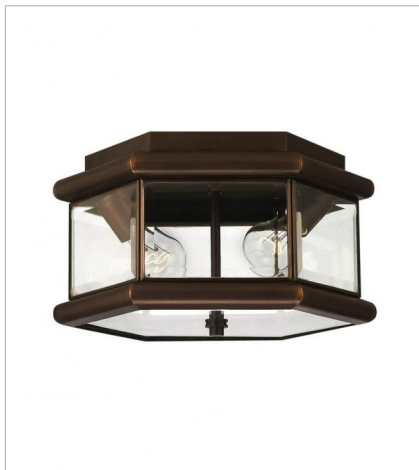

CLIFTON PARK

Clifton Park has an aristocratic style that adds a dignified air to a home's façade. The sleek Copper Bronze finish, durable solid brass construction and clear beveled and bound glass add to the genteel style.

FINISH: Copper Bronze
GLASS: Clear, Beveled and Bound

2429CB
MEDIUM FLUSH MOUNT
10.8" W, 6.8" H
Socket
2-60w Med.

2422CB
MEDIUM HANGING LANTERN
10.5" W, 19.3" H
Socket
3-40w Cand.

2407CB
EXTRA LARGE POST OR PIER MO...
17.5" W, 26.5" H
Socket
4-40w Cand.

2421CB
LARGE POST TOP OR PIER MOUN...
12.5" W, 23.8" H
Socket
3-40w Cand.

2406CB
EXTRA LARGE WALL MOUNT LANTERN
17.5" W, 36" H
Socket
4-40w Cand.

2420CB
EXTRA SMALL WALL MOUNT LANTERN
6.8" W, 10.8" H
Socket
1-60w Med.

FINISH: Copper Bronze
GLASS: Clear, Beveled and Bound

2423CB
SMALL WALL MOUNT LANTERN
9.3" W, 14.8" H
Socket
1-75w Med.

2424CB
MEDIUM WALL MOUNT LANTERN
10.5" W, 18.5" H
Socket
3-40w Cand.

2425CB
SMALL WALL MOUNT LANTERN WI...
9.3" W, 17.8" H
Socket
2-40w Cand.