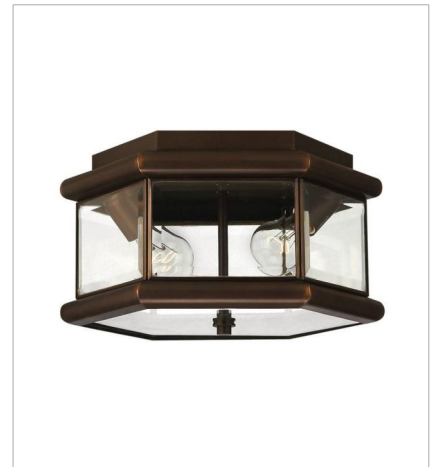

CLIFTON PARK

Clifton Park has an aristocratic style that adds a dignified air to a home's façade. The sleek Copper Bronze finish, durable solid brass construction and clear beveled and bound glass add to the genteel style.

FINISH: Copper Bronze
GLASS: Clear, Beveled and Bound

2424CB
MEDIUM WALL MOUNT LANTERN
10.5" W, 18.5" H
LED Lamp, Socket
3-5w Cand. LED, 40w Equiv. or 3-40w Cand.

2425CB
SMALL WALL MOUNT LANTERN WI...
9.3" W, 17.8" H
LED Lamp, Socket
2-5w Cand. LED, 40w Equiv. or 2-40w Cand.

2426CB
MEDIUM WALL MOUNT LANTERN W...
10.5" W, 21.5" H
LED Lamp, Socket
3-5w Cand. LED, 40w Equiv. or 3-40w Cand.

2428CB
LARGE WALL MOUNT LANTERN
12.3" W, 25.5" H
LED Lamp, Socket
3-5w Cand. LED, 40w Equiv. or 3-40w Cand.

2422CB
MEDIUM HANGING LANTERN
10.5" W, 19.3" H
LED Lamp, Socket
3-5w Cand. LED, 40w Equiv. or 3-40w Cand.

2429CB
MEDIUM FLUSH MOUNT
10.8" W, 6.8" H
LED Lamp, Socket
2-7w Med. LED, 60w Equiv. or 2-60w Med.