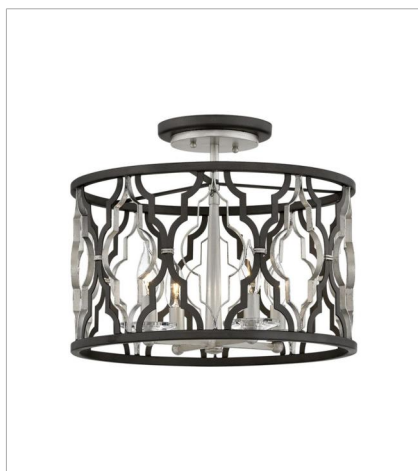

# PORTICO

The Portico pendant highlights the medallion, a classic design element, by fusing this antique pattern with on-trend mixed metal finishes in Glacial and Metallic Matte Bronze to reveal a modern symmetry. Delicate crystal candle cups, an elegantly tapered center column and two-tone canopy ensure refined details emanate throughout Portico's sophisticated design.

**FINISH:** Glacial with Metallic Matte Bronze accents

**3067GG**  
SMALL OPEN FRAME PENDANT  
8" W, 12" H  
Socketed  
1-12w Med. LED, 100W Equiv.

**3068GG**  
6 LIGHT OPEN FRAME LINEAR  
42" W, 23.8" H  
Socketed  
6-5w Cand. LED, 60w Equiv.

**3069GG**  
EXTRA-LARGE OPEN FRAME DRUM  
19" W, 44.8" H  
Socketed  
9-5w Cand. LED, 60w Equiv.

**3063GG**  
MEDIUM SEMI-FLUSH MOUNT  
16" W, 14.5" H  
Socketed  
4-5w Cand. LED, 60w Equiv.

**3066GG**  
LARGE OPEN FRAME DRUM  
28" W, 24.8" H  
Socketed  
6-5w Cand. LED, 60w Equiv.