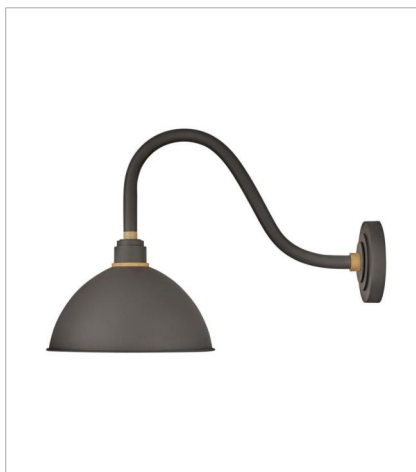

FOUNDRY DOME

Decidedly industrious, Foundry is reinventing purposeful lighting. Focused and direct, the sturdy aluminum shade features knurled brass details to offset the Gloss White, Museum Bronze or Textured Black finish while casting a uniform light. The simple, understated form plants a vintage aesthetic for both inside and outside spaces while offering mix and match options that customize the look.

FINISH: Museum Bronze with Brass accents

10514MR
MEDIUM STRAIGHT ARM BARN LIGHT
12" W, 18.5" H
LED Lamp, Socket
1-14w Med. LED, 100w Equiv. or 1-100w Med.

10544MR
MEDIUM GOOSENECK BARN LIGHT
12" W, 17" H
LED Lamp
1-14w Med. LED, 100w Equiv.

10564MR
SMALL TALL GOOSENECK BARN L...
12" W, 17" H
LED Lamp
1-14w Med. LED, 100w Equiv.

10645MR
MEDIUM GOOSENECK BARN LIGHT
16" W, 18" H
LED Lamp
1-14w Med. LED, 100w Equiv.

10685MR
PENDANT BARN LIGHT
16" W, 10.5" H
LED Lamp
1-14w Med. LED, 100w Equiv.