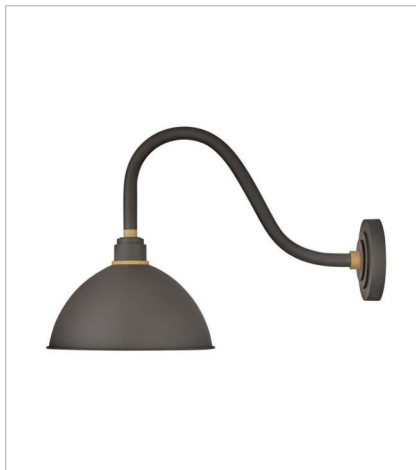

FOUNDRY DOME

Decidedly industrious, Foundry is reinventing purposeful lighting. Focused and direct, the sturdy aluminum shade features knurled brass details to offset the Gloss White, Museum Bronze or Textured Black finish while casting a uniform light. The simple, understated form plants a vintage aesthetic for both inside and outside spaces while offering mix and match options that customize the look.

FINISH: Museum Bronze with Brass accents

10514MR
MEDIUM STRAIGHT ARM BARN LIGHT
12" W, 18.5" H
LED Lamp, Socket
1-14w Med. LED, 100w Equiv. or 1-100w Med.

10544MR
MEDIUM GOOSENECK BARN LIGHT
12" W, 17" H
LED Lamp
1-14w Med. LED, 100w Equiv.

10564MR
SMALL TALL GOOSENECK BARN L...
12" W, 17" H
LED Lamp
1-14w Med. LED, 100w Equiv.

10645MR
MEDIUM GOOSENECK BARN LIGHT
16" W, 18" H
LED Lamp
1-14w Med. LED, 100w Equiv.

10685MR
PENDANT BARN LIGHT
16" W, 10.5" H
LED Lamp
1-14w Med. LED, 100w Equiv.