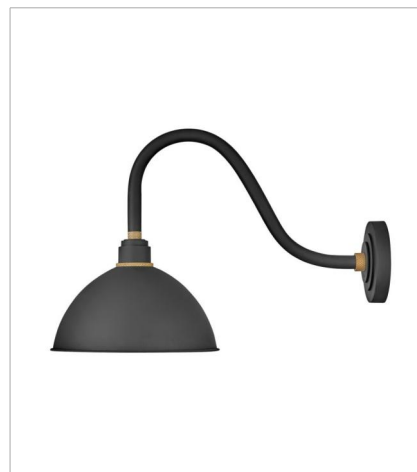

FOUNDRY DOME

Decidedly industrious, Foundry is reinventing purposeful lighting. Focused and direct, the sturdy aluminum shade features knurled brass details to offset the Gloss White, Museum Bronze or Textured Black finish while casting a uniform light. The simple, understated form plants a vintage aesthetic for both inside and outside spaces while offering mix and match options that customize the look.

FINISH: Textured Black with Brass accents, Textured Black with Brass & Textured Black accents

SHADE: Metal

10514TK
MEDIUM STRAIGHT ARM BARN LIGHT
12" W, 18.5" H
Socketed
1-100w Med.

10524TK
LARGE STRAIGHT ARM BARN LIGHT
12" W, 18.5" H
Socketed
1-100w Med.

10544TK
MEDIUM GOOSENECK BARN LIGHT
12" W, 17" H
Socketed
1-14w Med. LED, 100w Equiv.

10554TK
LARGE GOOSENECK BARN LIGHT
12" W, 17" H
Socketed
1-100w Med.

10564TK
SMALL TALL GOOSENECK BARN L...
12" W, 17" H
Socketed
1-14w Med. LED, 100w Equiv.

10574TK
LARGE TALL GOOSENECK BARN L...
12" W, 23.8" H
Socketed
1-100w Med.

FOUNDRY DOME

Decidedly industrious, Foundry is reinventing purposeful lighting. Focused and direct, the sturdy aluminum shade features knurled brass details to offset the Gloss White, Museum Bronze or Textured Black finish while casting a uniform light. The simple, understated form plants a vintage aesthetic for both inside and outside spaces while offering mix and match options that customize the look.