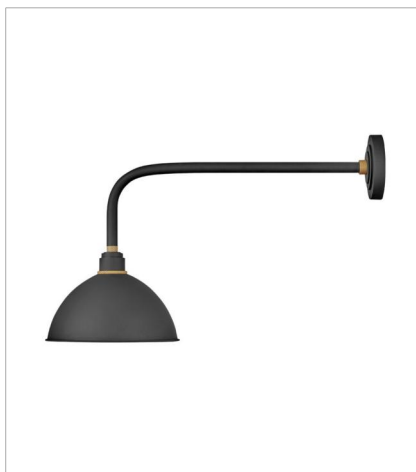

FOUNDRY DOME

Decidedly industrious, Foundry is reinventing purposeful lighting. Focused and direct, the sturdy aluminum shade features knurled brass details to offset the Gloss White, Museum Bronze or Textured Black finish while casting a uniform light. The simple, understated form plants a vintage aesthetic for both inside and outside spaces while offering mix and match options that customize the look.

FINISH: Textured Black with Brass accents, Textured Black with Brass & Textured Black accents

SHADE: Metal

10514TK
MEDIUM STRAIGHT ARM BARN LIGHT
12" W, 18.5" H
Socketed
1-100w Med.

10524TK
LARGE STRAIGHT ARM BARN LIGHT
12" W, 18.5" H
Socketed
1-100w Med.

10544TK
MEDIUM GOOSENECK BARN LIGHT
12" W, 17" H
Socketed
1-14w Med. LED, 100w Equiv.

10554TK
LARGE GOOSENECK BARN LIGHT
12" W, 17" H
Socketed
1-100w Med.

10564TK
SMALL TALL GOOSENECK BARN L...
12" W, 17" H
Socketed
1-14w Med. LED, 100w Equiv.

10574TK
LARGE TALL GOOSENECK BARN L...
12" W, 23.8" H
Socketed
1-100w Med.

FOUNDRY DOME

Decidedly industrious, Foundry is reinventing purposeful lighting. Focused and direct, the sturdy aluminum shade features knurled brass details to offset the Gloss White, Museum Bronze or Textured Black finish while casting a uniform light. The simple, understated form plants a vintage aesthetic for both inside and outside spaces while offering mix and match options that customize the look.