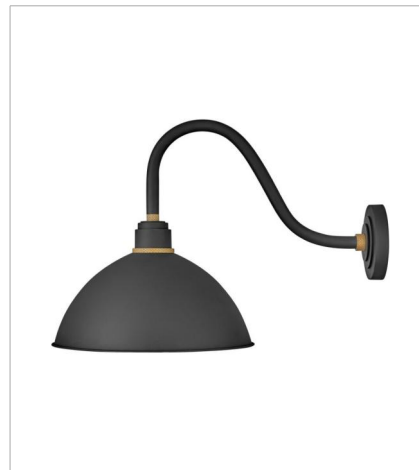

FOUNDRY DOME

Decidedly industrious, Foundry is reinventing purposeful lighting. Focused and direct, the sturdy aluminum shade features knurled brass details to offset the Gloss White, Museum Bronze or Textured Black finish while casting a uniform light. The simple, understated form plants a vintage aesthetic for both inside and outside spaces while offering mix and match options that customize the look.

FINISH: Textured Black with Brass accents, Textured Black with Brass & Textured Black accents

SHADE: Metal

10514TK
MEDIUM STRAIGHT ARM BARN LIGHT
12" W, 18.5" H
Socketed
1-100w Med.

10524TK
LARGE STRAIGHT ARM BARN LIGHT
12" W, 18.5" H
Socketed
1-100w Med.

10574TK
LARGE TALL GOOSENECK BARN L...
12" W, 23.8" H
Socketed
1-100w Med.

FOUNDRY DOME

Decidedly industrious, Foundry is reinventing purposeful lighting. Focused and direct, the sturdy aluminum shade features knurled brass details to offset the Gloss White, Museum Bronze or Textured Black finish while casting a uniform light. The simple, understated form plants a vintage aesthetic for both inside and outside spaces while offering mix and match options that customize the look.

FINISH: Textured Black with Brass accents, Textured Black with Brass & Textured Black accents

SHADE: Metal

10615TK
MEDIUM STRAIGHT ARM BARN LIGHT
16" W, 20.5" H
Socketed
1-14w Med. LED, 100w Equiv.

10625TK
LARGE STRAIGHT ARM BARN LIGHT
16" W, 20.5" H
Socketed
1-100w Med.