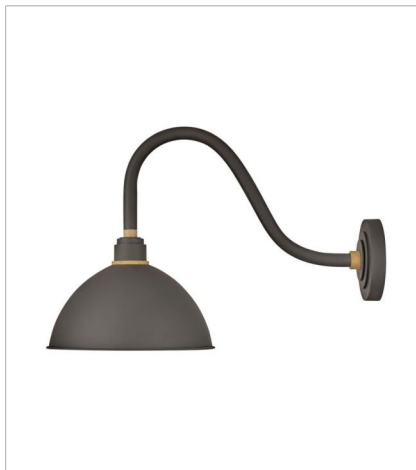

FOUNDRY DOME

Decidedly industrious, Foundry is reinventing purposeful lighting. Focused and direct, the sturdy aluminum shade features knurled brass details to offset the Gloss White, Museum Bronze or Textured Black finish while casting a uniform light. The simple, understated form plants a vintage aesthetic for both inside and outside spaces while offering mix and match options that customize the look.

FINISH: Museum Bronze with Brass accents
SHADE: Metal

10514MR
MEDIUM STRAIGHT ARM BARN LIGHT
12" W, 18.5" H
Socketed
1-14w Med. LED, 100w Equiv. or 1-100w Med.

10544MR
MEDIUM GOOSENECK BARN LIGHT
12" W, 17" H
Socketed
1-14w Med. LED, 100w Equiv.

10645MR
MEDIUM GOOSENECK BARN LIGHT
16" W, 18" H
Socketed
1-14w Med. LED, 100w Equiv.

10584MR
PENDANT BARN LIGHT
12" W, 8.8" H
Socketed

10685MR
PENDANT BARN LIGHT
16" W, 10.5" H
Socketed
37778