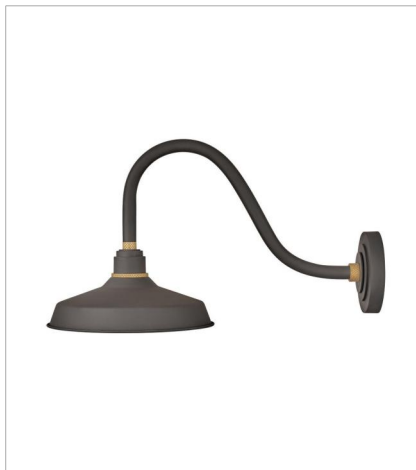

# FOUNDRY CLASSIC

Decidedly industrious, Foundry reinvents purposeful lighting. Focused and direct, the sturdy aluminum shade features knurled brass details to offset a variety of finish options while casting a uniform light. The simple, understated form plants a vintage aesthetic for both inside and outside spaces while offering mix and match options that customize the look.

**FINISH:** Museum Bronze with Brass accents

**SHADE:** Metal

**10231MR**  
SMALL WALL MOUNT BARN LIGHT  
9.5" W, 9.3" H  
Socketed  
1-14w Med. LED, 100w Equiv.

**10342MR**  
MEDIUM WALL MOUNT BARN LIGHT  
12" W, 13.8" H  
Socketed  
1-14w Med. LED, 100w Equiv.

**10362MR**  
MEDIUM WALL MOUNT BARN LIGHT  
12" W, 17" H  
Socketed  
1-14w Med. LED, 100w Equiv.

**10443MR**  
LARGE WALL MOUNT BARN LIGHT  
16" W, 15.3" H  
Socketed  
1-14w Med. LED, 100w Equiv.

**10453MR**  
LARGE WALL MOUNT BARN LIGHT  
16" W, 17.3" H  
Socketed  
1-14w Med. LED, 100w Equiv.