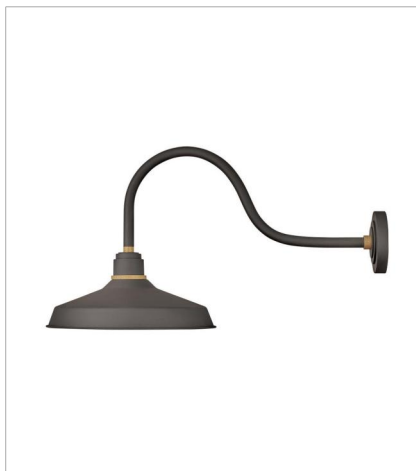

# FOUNDRY CLASSIC

Decidedly industrious, Foundry reinvents purposeful lighting. Focused and direct, the sturdy aluminum shade features knurled brass details to offset a variety of finish options while casting a uniform light. The simple, understated form plants a vintage aesthetic for both inside and outside spaces while offering mix and match options that customize the look.

**FINISH:** Museum Bronze with Brass accents

**SHADE:** Metal

**10231MR**  
SMALL WALL MOUNT BARN LIGHT  
9.5" W, 9.3" H  
Socketed  
1-14w Med. LED, 100w Equiv.

**10342MR**  
MEDIUM WALL MOUNT BARN LIGHT  
12" W, 13.8" H  
Socketed  
1-14w Med. LED, 100w Equiv.

**10362MR**  
MEDIUM WALL MOUNT BARN LIGHT  
12" W, 17" H  
Socketed  
1-14w Med. LED, 100w Equiv.

**10443MR**  
LARGE WALL MOUNT BARN LIGHT  
16" W, 15.3" H  
Socketed  
1-14w Med. LED, 100w Equiv.

**10453MR**  
LARGE WALL MOUNT BARN LIGHT  
16" W, 17.3" H  
Socketed  
1-14w Med. LED, 100w Equiv.