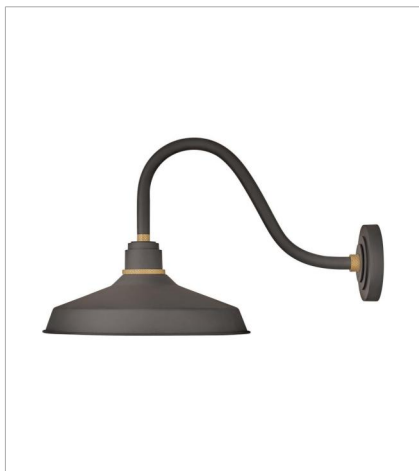

# FOUNDRY CLASSIC

Decidedly industrious, Foundry reinvents purposeful lighting. Focused and direct, the sturdy aluminum shade features knurled brass details to offset a variety of finish options while casting a uniform light. The simple, understated form plants a vintage aesthetic for both inside and outside spaces while offering mix and match options that customize the look.

**FINISH:** Museum Bronze with Brass accents

**SHADE:** Metal

**10231MR**  
SMALL WALL MOUNT BARN LIGHT  
9.5" W, 9.3" H  
Socketed  
1-14w Med. LED, 100w Equiv.

**10342MR**  
MEDIUM WALL MOUNT BARN LIGHT  
12" W, 13.8" H  
Socketed  
1-14w Med. LED, 100w Equiv.

**10362MR**  
MEDIUM WALL MOUNT BARN LIGHT  
12" W, 17" H  
Socketed  
1-14w Med. LED, 100w Equiv.

**10443MR**  
LARGE WALL MOUNT BARN LIGHT  
16" W, 15.3" H  
Socketed  
1-14w Med. LED, 100w Equiv.

**10453MR**  
LARGE WALL MOUNT BARN LIGHT  
16" W, 17.3" H  
Socketed  
1-14w Med. LED, 100w Equiv.