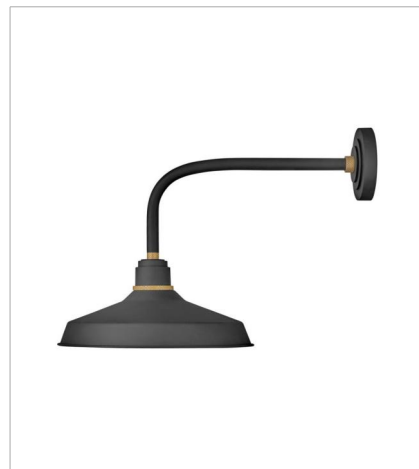

# FOUNDRY CLASSIC

Decidedly industrious, Foundry is reinventing purposeful lighting. Focused and direct, the sturdy aluminum shade features knurled brass details to offset the Gloss White, Museum Bronze or Textured Black finish while casting a uniform light. The simple, understated form plants a vintage aesthetic for both inside and outside spaces while offering mix and match options that customize the look.

**FINISH:** Textured Black with Brass accents  
**SHADE:** Metal

**10231TK**  
SMALL GOOSENECK BARN LIGHT  
9.5" W, 9.3" H  
Socketed  
1-14w Med. LED, 100w Equiv.

**10312TK**  
MEDIUM STRAIGHT ARM BARN LIGHT  
12" W, 16" H  
Socketed  
1-14w Med. LED, 100w Equiv.

**10342TK**  
MEDIUM GOOSENECK BARN LIGHT  
12" W, 13.8" H  
Socketed  
1-14w Med. LED, 100w Equiv.

**10352TK**  
LARGE GOOSENECK BARN LIGHT  
12" W, 15.5" H  
Socketed  
1-14w Med. LED, 100w Equiv.

**10362TK**  
SMALL TALL GOOSENECK BARN L...  
12" W, 17" H  
Socketed  
1-14w Med. LED, 100w Equiv.