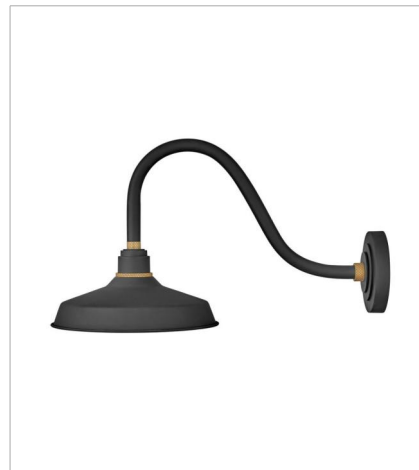

# FOUNDRY CLASSIC

Decidedly industrious, Foundry is reinventing purposeful lighting. Focused and direct, the sturdy aluminum shade features knurled brass details to offset the Gloss White, Museum Bronze or Textured Black finish while casting a uniform light. The simple, understated form plants a vintage aesthetic for both inside and outside spaces while offering mix and match options that customize the look.

**FINISH:** Textured Black with Brass accents  
**SHADE:** Metal

**10231TK**  
SMALL GOOSENECK BARN LIGHT  
9.5" W, 9.3" H  
Socketed  
1-14w Med. LED, 100w Equiv.

**10312TK**  
MEDIUM STRAIGHT ARM BARN LIGHT  
12" W, 16" H  
Socketed  
1-14w Med. LED, 100w Equiv.

**10342TK**  
MEDIUM GOOSENECK BARN LIGHT  
12" W, 13.8" H  
Socketed  
1-14w Med. LED, 100w Equiv.

**10352TK**  
LARGE GOOSENECK BARN LIGHT  
12" W, 15.5" H  
Socketed  
1-14w Med. LED, 100w Equiv.

**10362TK**  
SMALL TALL GOOSENECK BARN L...  
12" W, 17" H  
Socketed  
1-14w Med. LED, 100w Equiv.