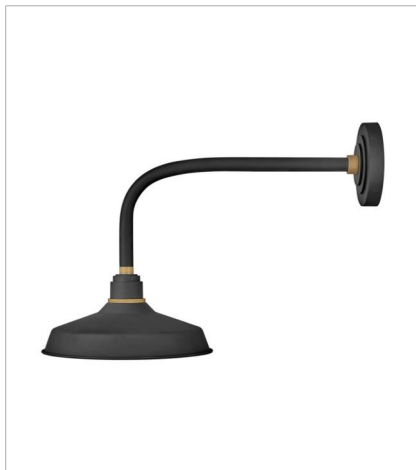

# FOUNDRY CLASSIC

Decidedly industrious, Foundry is reinventing purposeful lighting. Focused and direct, the sturdy aluminum shade features knurled brass details to offset the Gloss White, Museum Bronze or Textured Black finish while casting a uniform light. The simple, understated form plants a vintage aesthetic for both inside and outside spaces while offering mix and match options that customize the look.

**FINISH:** Textured Black with Brass accents  
**SHADE:** Metal

**10231TK**  
SMALL GOOSENECK BARN LIGHT  
9.5" W, 9.3" H  
Socketed  
1-14w Med. LED, 100w Equiv.

**10312TK**  
MEDIUM STRAIGHT ARM BARN LIGHT  
12" W, 16" H  
Socketed  
1-14w Med. LED, 100w Equiv.

**10342TK**  
MEDIUM GOOSENECK BARN LIGHT  
12" W, 13.8" H  
Socketed  
1-14w Med. LED, 100w Equiv.

**10352TK**  
LARGE GOOSENECK BARN LIGHT  
12" W, 15.5" H  
Socketed  
1-14w Med. LED, 100w Equiv.

**10362TK**  
SMALL TALL GOOSENECK BARN L...  
12" W, 17" H  
Socketed  
1-14w Med. LED, 100w Equiv.