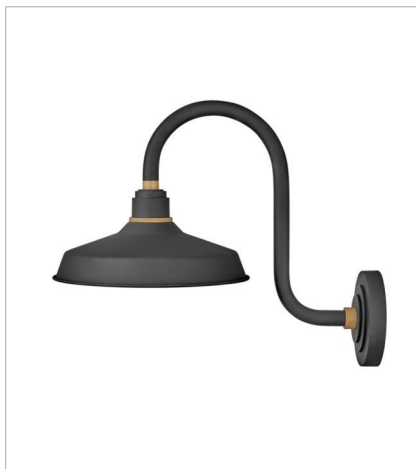

# FOUNDRY CLASSIC

Decidedly industrious, Foundry is reinventing purposeful lighting. Focused and direct, the sturdy aluminum shade features knurled brass details to offset the Gloss White, Museum Bronze or Textured Black finish while casting a uniform light. The simple, understated form plants a vintage aesthetic for both inside and outside spaces while offering mix and match options that customize the look.

**FINISH:** Textured Black with Brass accents  
**SHADE:** Metal

**10231TK**  
SMALL GOOSENECK BARN LIGHT  
9.5" W, 9.3" H  
Socketed  
1-14w Med. LED, 100w Equiv.

**10312TK**  
MEDIUM STRAIGHT ARM BARN LIGHT  
12" W, 16" H  
Socketed  
1-14w Med. LED, 100w Equiv.

**10342TK**  
MEDIUM GOOSENECK BARN LIGHT  
12" W, 13.8" H  
Socketed  
1-14w Med. LED, 100w Equiv.

**10352TK**  
LARGE GOOSENECK BARN LIGHT  
12" W, 15.5" H  
Socketed  
1-14w Med. LED, 100w Equiv.

**10362TK**  
SMALL TALL GOOSENECK BARN L...  
12" W, 17" H  
Socketed  
1-14w Med. LED, 100w Equiv.