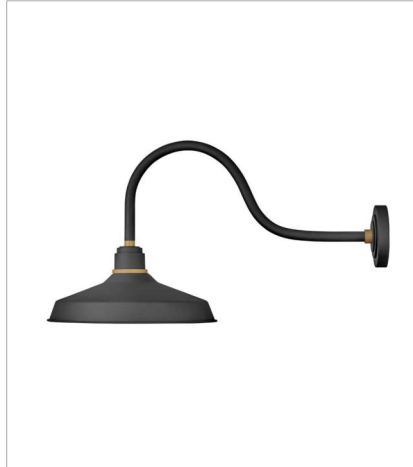

# FOUNDRY CLASSIC

Decidedly industrious, Foundry is reinventing purposeful lighting. Focused and direct, the sturdy aluminum shade features knurled brass details to offset the Gloss White, Museum Bronze or Textured Black finish while casting a uniform light. The simple, understated form plants a vintage aesthetic for both inside and outside spaces while offering mix and match options that customize the look.

**FINISH:** Textured Black with Brass accents  
**SHADE:** Metal

**10231TK**  
SMALL GOOSENECK BARN LIGHT  
9.5" W, 9.3" H  
Socketed  
1-14w Med. LED, 100w Equiv.

**10312TK**  
MEDIUM STRAIGHT ARM BARN LIGHT  
12" W, 16" H  
Socketed  
1-14w Med. LED, 100w Equiv.

**FINISH:** Textured Black with Brass accents

**SHADE:** Metal

**10443TK**  
MEDIUM GOOSENECK BARN LIGHT  
16" W, 15.3" H  
Socketed  
1-14w Med. LED, 100w Equiv.

**10453TK**  
LARGE GOOSENECK BARN LIGHT  
16" W, 17.3" H  
Socketed  
1-14w Med. LED, 100w Equiv.