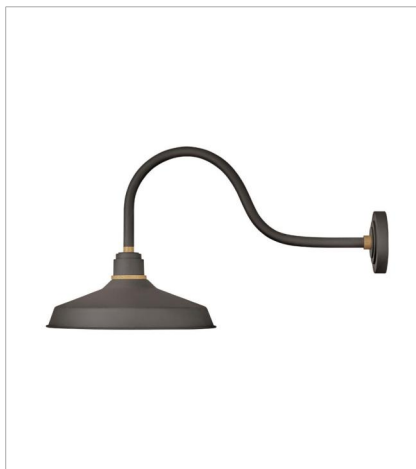

FOUNDRY CLASSIC

Decidedly industrious, Foundry is reinventing purposeful lighting. Focused and direct, the sturdy aluminum shade features knurled brass details to offset the Gloss White, Museum Bronze or Textured Black finish while casting a uniform light. The simple, understated form plants a vintage aesthetic for both inside and outside spaces while offering mix and match options that customize the look.

FINISH: Museum Bronze with Brass accents

SHADE: Metal

10231MR
SMALL GOOSENECK BARN LIGHT
9.5" W, 9.3" H
Socketed
1-14w Med. LED, 100w Equiv.

10342MR
MEDIUM GOOSENECK BARN LIGHT
12" W, 13.8" H
Socketed
1-14w Med. LED, 100w Equiv.

10362MR
SMALL TALL GOOSENECK BARN L...
12" W, 17" H
Socketed
1-14w Med. LED, 100w Equiv.

10443MR
MEDIUM GOOSENECK BARN LIGHT
16" W, 15.3" H
Socketed
1-14w Med. LED, 100w Equiv.

10453MR
LARGE GOOSENECK BARN LIGHT
16" W, 17.3" H
Socketed
1-14w Med. LED, 100w Equiv.