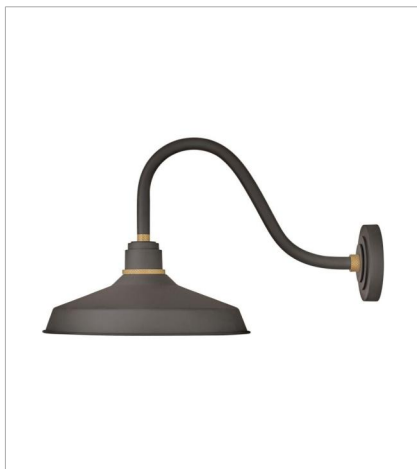

FOUNDRY CLASSIC

Decidedly industrious, Foundry is reinventing purposeful lighting. Focused and direct, the sturdy aluminum shade features knurled brass details to offset the Gloss White, Museum Bronze or Textured Black finish while casting a uniform light. The simple, understated form plants a vintage aesthetic for both inside and outside spaces while offering mix and match options that customize the look.

FINISH: Museum Bronze with Brass accents

SHADE: Metal

10231MR
SMALL GOOSENECK BARN LIGHT
9.5" W, 9.3" H
Socketed
1-14w Med. LED, 100w Equiv.

10342MR
MEDIUM GOOSENECK BARN LIGHT
12" W, 13.8" H
Socketed
1-14w Med. LED, 100w Equiv.

10362MR
SMALL TALL GOOSENECK BARN L...
12" W, 17" H
Socketed
1-14w Med. LED, 100w Equiv.

10443MR
MEDIUM GOOSENECK BARN LIGHT
16" W, 15.3" H
Socketed
1-14w Med. LED, 100w Equiv.

10453MR
LARGE GOOSENECK BARN LIGHT
16" W, 17.3" H
Socketed
1-14w Med. LED, 100w Equiv.