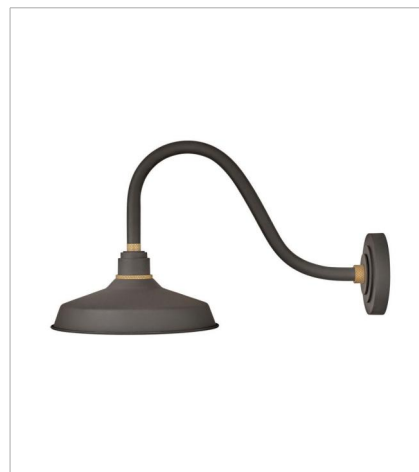

FOUNDRY CLASSIC

Decidedly industrious, Foundry is reinventing purposeful lighting. Focused and direct, the sturdy aluminum shade features knurled brass details to offset the Gloss White, Museum Bronze or Textured Black finish while casting a uniform light. The simple, understated form plants a vintage aesthetic for both inside and outside spaces while offering mix and match options that customize the look.

FINISH: Museum Bronze with Brass accents

SHADE: Metal

10231MR
SMALL GOOSENECK BARN LIGHT
9.5" W, 9.3" H
Socketed
1-14w Med. LED, 100w Equiv.

10312MR
MEDIUM STRAIGHT ARM BARN LIGHT
12" W, 16" H
Socketed
1-14w Med. LED, 100w Equiv.

10342MR
MEDIUM GOOSENECK BARN LIGHT
12" W, 13.8" H
Socketed
1-14w Med. LED, 100w Equiv.

10352MR
LARGE GOOSENECK BARN LIGHT
12" W, 15.5" H
Socketed
1-14w Med. LED, 100w Equiv.

10362MR
SMALL TALL GOOSENECK BARN L...
12" W, 17" H
Socketed
1-14w Med. LED, 100w Equiv.