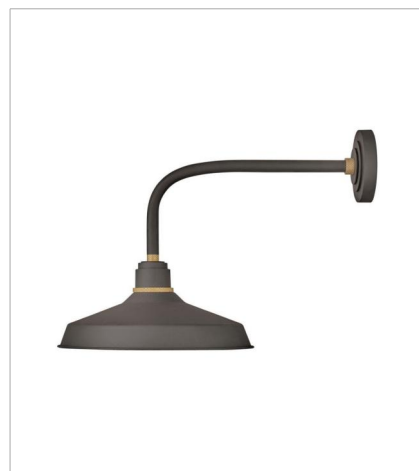

FOUNDRY CLASSIC

Decidedly industrious, Foundry is reinventing purposeful lighting. Focused and direct, the sturdy aluminum shade features knurled brass details to offset the Gloss White, Museum Bronze or Textured Black finish while casting a uniform light. The simple, understated form plants a vintage aesthetic for both inside and outside spaces while offering mix and match options that customize the look.

FINISH: Museum Bronze with Brass accents

SHADE: Metal

10231MR
SMALL GOOSENECK BARN LIGHT
9.5" W, 9.3" H
Socketed
1-14w Med. LED, 100w Equiv.

10312MR
MEDIUM STRAIGHT ARM BARN LIGHT
12" W, 16" H
Socketed
1-14w Med. LED, 100w Equiv.

10342MR
MEDIUM GOOSENECK BARN LIGHT
12" W, 13.8" H
Socketed
1-14w Med. LED, 100w Equiv.

10352MR
LARGE GOOSENECK BARN LIGHT
12" W, 15.5" H
Socketed
1-14w Med. LED, 100w Equiv.

10362MR
SMALL TALL GOOSENECK BARN L...
12" W, 17" H
Socketed
1-14w Med. LED, 100w Equiv.