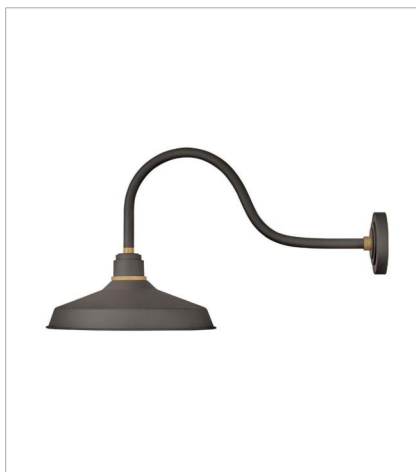

FOUNDRY CLASSIC

Decidedly industrious, Foundry is reinventing purposeful lighting. Focused and direct, the sturdy aluminum shade features knurled brass details to offset the Gloss White, Museum Bronze or Textured Black finish while casting a uniform light. The simple, understated form plants a vintage aesthetic for both inside and outside spaces while offering mix and match options that customize the look.

FINISH: Museum Bronze with Brass accents

SHADE: Metal

10231MR
SMALL GOOSENECK BARN LIGHT
9.5" W, 9.3" H
Socketed
1-14w Med. LED, 100w Equiv.

10312MR
MEDIUM STRAIGHT ARM BARN LIGHT
12" W, 16" H
Socketed
1-14w Med. LED, 100w Equiv.

FINISH: Museum Bronze with Brass accents

SHADE: Metal

10443MR
MEDIUM GOOSENECK BARN LIGHT
16" W, 15.3" H
Socketed
1-14w Med. LED, 100w Equiv.

10453MR
LARGE GOOSENECK BARN LIGHT
16" W, 17.3" H
Socketed
1-14w Med. LED, 100w Equiv.