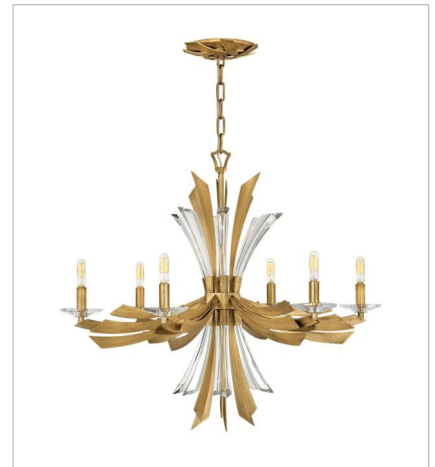

VIDA

Vida's modern design bursts with a flourishing style that is both highly dramatic and finely sculpted. A statement piece with crystal accents and unique canopy detailing, Vida injects a thrilling dash of contemporary inspiration to its surroundings.

FINISH: Burnished Gold

FR40902BNG
TWO LIGHT SCONCE
9" W, 17.3" H
Socketed
2-5w Cand. LED, 60w Equiv.

FR40904BNG
MEDIUM ORB
22" W, 26" H
Socketed
13-5w Cand. LED, 60w Equiv.

FR40905BNG
LARGE ORB
36" W, 42" H
Socketed
13-5w Cand. LED, 60w Equiv.

FR40906BNG
MEDIUM SINGLE TIER PENDANT
36" W, 27.8" H
Socketed
13-5w Cand. LED, 60w Equiv.

FR40907BNG
MEDIUM ORB CHANDELIER
24" W, 50" H
Socketed
19-5w Cand. LED, 60w Equiv.

FR40908BNG
MEDIUM SINGLE TIER
29.3" W, 25" H
Socketed
6-5w Cand. LED, 60w Equiv.

FINISH: Burnished Gold

FR40909BNG

MULTI TIER

34" W, 37.3" H

Socketed

12-5w Cand. LED, 60w Equiv.

FR40903BNG

MEDIUM SEMI-FLUSH MOUNT