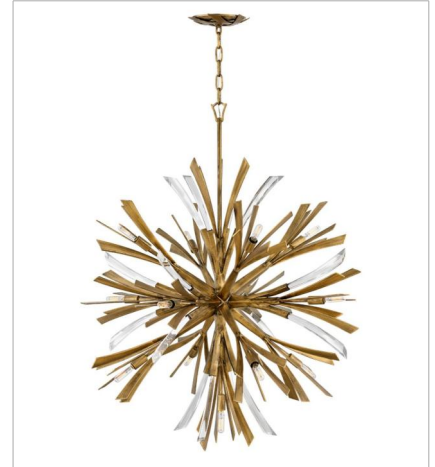

VIDA

Vida's modern design bursts with a flourishing style that is both highly dramatic and finely sculpted. A statement piece with crystal accents and unique canopy detailing, Vida injects a thrilling dash of contemporary inspiration to its surroundings.

FINISH: Burnished Gold

FR40902BNG
TWO LIGHT SCONCE
9" W, 17.3" H
Socketed
2-5w Cand. LED, 60w Equiv.

FR40904BNG
MEDIUM ORB
22" W, 26" H
Socketed
13-5w Cand. LED, 60w Equiv.

FR40905BNG
LARGE ORB
36" W, 42" H
Socketed
13-5w Cand. LED, 60w Equiv.

FR40906BNG
MEDIUM SINGLE TIER PENDANT
36" W, 27.8" H
Socketed
13-5w Cand. LED, 60w Equiv.

FR40907BNG
MEDIUM ORB CHANDELIER
24" W, 50" H
Socketed
19-5w Cand. LED, 60w Equiv.

FR40908BNG
MEDIUM SINGLE TIER
29.3" W, 25" H
Socketed
6-5w Cand. LED, 60w Equiv.

FINISH: Burnished Gold

FR40909BNG

MULTI TIER

34" W, 37.3" H

Socketed

12-5w Cand. LED, 60w Equiv.

FR40903BNG

MEDIUM SEMI-FLUSH MOUNT