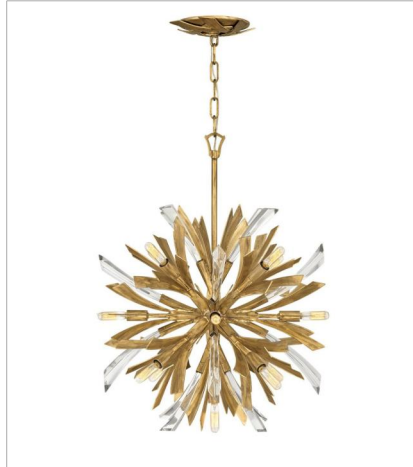

VIDA

Vida's modern design bursts with a flourishing style that is both highly dramatic and finely sculpted. A statement piece with crystal accents and unique canopy detailing, Vida injects a thrilling dash of contemporary inspiration to its surroundings.

FINISH: Burnished Gold

FR40902BNG
TWO LIGHT SCONCE
9" W, 17.3" H
Socketed
2-5w Cand. LED, 60w Equiv.

FR40904BNG
MEDIUM ORB
22" W, 26" H
Socketed
13-5w Cand. LED, 60w Equiv.

FR40905BNG
LARGE ORB
36" W, 42" H
Socketed
13-5w Cand. LED, 60w Equiv.

FR40906BNG
MEDIUM SINGLE TIER PENDANT
36" W, 27.8" H
Socketed
13-5w Cand. LED, 60w Equiv.

FR40907BNG
MEDIUM ORB CHANDELIER
24" W, 50" H
Socketed
19-5w Cand. LED, 60w Equiv.

FR40908BNG
MEDIUM SINGLE TIER
29.3" W, 25" H
Socketed
6-5w Cand. LED, 60w Equiv.

FINISH: Burnished Gold

FR40909BNG

MULTI TIER

34" W, 37.3" H

Socketed

12-5w Cand. LED, 60w Equiv.

FR40903BNG

MEDIUM SEMI-FLUSH MOUNT