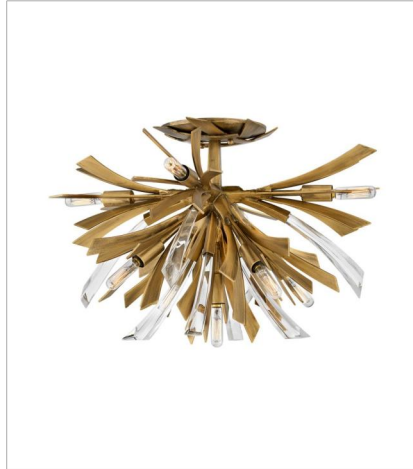

VIDA

Vida's modern design bursts with a flourishing style that is both highly dramatic and finely sculpted. A statement piece with crystal accents and unique canopy detailing, Vida injects a thrilling dash of contemporary inspiration to its surroundings.

FINISH: Burnished Gold

FR40902BNG
TWO LIGHT SCONCE
9" W, 17.3" H
Socketed
2-5w Cand. LED, 60w Equiv.

FR40904BNG
MEDIUM ORB
22" W, 26" H
Socketed
13-5w Cand. LED, 60w Equiv.

FR40905BNG
LARGE ORB
36" W, 42" H
Socketed
13-5w Cand. LED, 60w Equiv.

FR40906BNG
MEDIUM SINGLE TIER PENDANT
36" W, 27.8" H
Socketed
13-5w Cand. LED, 60w Equiv.

FR40907BNG
MEDIUM ORB CHANDELIER
24" W, 50" H
Socketed
19-5w Cand. LED, 60w Equiv.

FR40908BNG
MEDIUM SINGLE TIER
29.3" W, 25" H
Socketed
6-5w Cand. LED, 60w Equiv.

FINISH: Burnished Gold

FR40909BNG

MULTI TIER

34" W, 37.3" H

Socketed

12-5w Cand. LED, 60w Equiv.

FR40903BNG

MEDIUM SEMI-FLUSH MOUNT