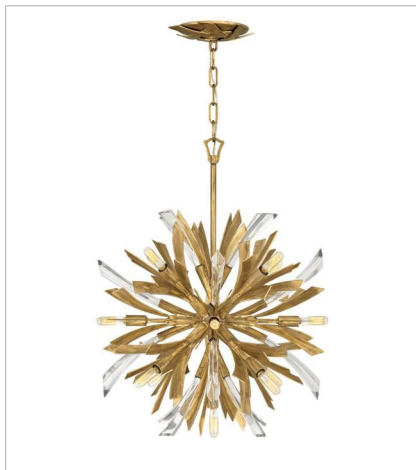

VIDA

Vida's modern design bursts with a flourishing style that is both highly dramatic and finely sculpted. A statement piece with crystal accents and unique canopy detailing, Vida injects a thrilling dash of contemporary inspiration to its surroundings.

FINISH: Burnished Gold

FR40902BNG
TWO LIGHT SCONCE
9" W, 17.3" H
Socketed
2-5w Cand. LED, 60w Equiv.

FR40904BNG
MEDIUM ORB
22" W, 26" H
Socketed
13-5w Cand. LED, 60w Equiv.

FR40905BNG
LARGE ORB
36" W, 42" H
Socketed
13-5w Cand. LED, 60w Equiv.

FR40906BNG
MEDIUM SINGLE TIER PENDANT
36" W, 27.8" H
Socketed
13-5w Cand. LED, 60w Equiv.

FR40907BNG
MEDIUM ORB CHANDELIER
24" W, 50" H
Socketed
19-5w Cand. LED, 60w Equiv.

FR40908BNG
MEDIUM SINGLE TIER
29.3" W, 25" H
Socketed
6-5w Cand. LED, 60w Equiv.