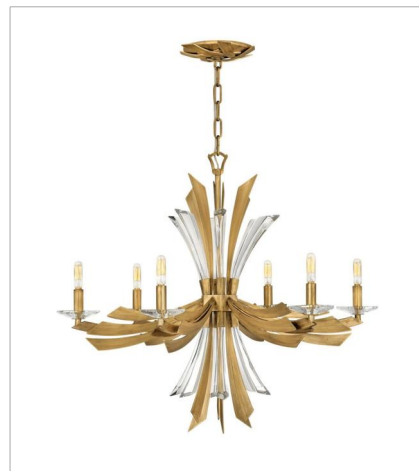

VIDA

Vida's modern design bursts with a flourishing style that is both highly dramatic and finely sculpted. A statement piece with crystal accents and unique canopy detailing, Vida injects a thrilling dash of contemporary inspiration to its surroundings.

FINISH: Burnished Gold

FR40902BNG
TWO LIGHT SCONCE
9" W, 17.3" H
Socketed
2-5w Cand. LED, 60w Equiv.

FR40904BNG
MEDIUM ORB
22" W, 26" H
Socketed
13-5w Cand. LED, 60w Equiv.

FR40905BNG
LARGE ORB
36" W, 42" H
Socketed
13-5w Cand. LED, 60w Equiv.

FR40906BNG
MEDIUM SINGLE TIER PENDANT
36" W, 27.8" H
Socketed
13-5w Cand. LED, 60w Equiv.

FR40907BNG
MEDIUM ORB CHANDELIER
24" W, 50" H
Socketed
19-5w Cand. LED, 60w Equiv.

FR40908BNG
MEDIUM SINGLE TIER
29.3" W, 25" H
Socketed
6-5w Cand. LED, 60w Equiv.

FINISH: Burnished Gold

FR40909BNG

MULTI TIER

34" W, 37.3" H

Socketed

12-5w Cand. LED, 60w Equiv.

FR40903BNG

MEDIUM SEMI-FLUSH MOUNT