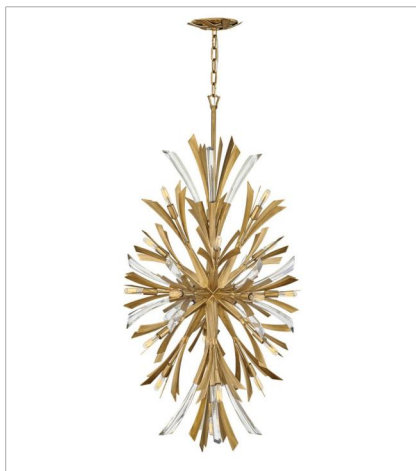

VIDA

Vida's modern design bursts with a flourishing style that is both highly dramatic and finely sculpted. A statement piece with crystal accents and unique canopy detailing, Vida injects a thrilling dash of contemporary inspiration to its surroundings.

FINISH: Burnished Gold

FR40902BNG
TWO LIGHT SCONCE
9" W, 17.3" H
Socketed
2-5w Cand. LED, 60w Equiv.

FR40904BNG
MEDIUM ORB
22" W, 26" H
Socketed
13-5w Cand. LED, 60w Equiv.

FR40905BNG
LARGE ORB
36" W, 42" H
Socketed
13-5w Cand. LED, 60w Equiv.

FR40906BNG
MEDIUM SINGLE TIER PENDANT
36" W, 27.8" H
Socketed
13-5w Cand. LED, 60w Equiv.

FR40907BNG
MEDIUM ORB CHANDELIER
24" W, 50" H
Socketed
19-5w Cand. LED, 60w Equiv.

FR40908BNG
MEDIUM SINGLE TIER
29.3" W, 25" H
Socketed
6-5w Cand. LED, 60w Equiv.