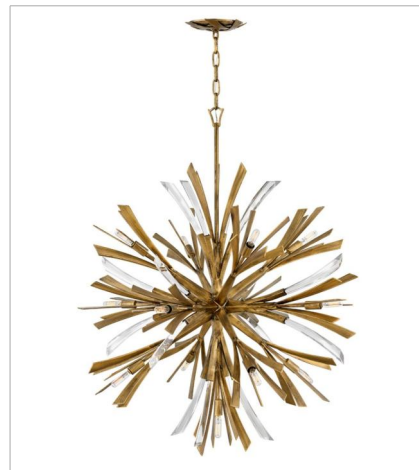

VIDA

Vida's modern design bursts with a flourishing style that is both highly dramatic and finely sculpted. A statement piece with crystal accents and unique canopy detailing, Vida injects a thrilling dash of contemporary inspiration to its surroundings.

FINISH: Burnished Gold

FR40902BNG
TWO LIGHT SCONCE
9" W, 17.3" H
Socketed
2-5w Cand. LED, 60w Equiv.

FR40904BNG
MEDIUM ORB
22" W, 26" H
Socketed
13-5w Cand. LED, 60w Equiv.

FR40905BNG
LARGE ORB
36" W, 42" H
Socketed
13-5w Cand. LED, 60w Equiv.

FR40906BNG
MEDIUM SINGLE TIER PENDANT
36" W, 27.8" H
Socketed
13-5w Cand. LED, 60w Equiv.

FR40907BNG
MEDIUM ORB CHANDELIER
24" W, 50" H
Socketed
19-5w Cand. LED, 60w Equiv.

FR40908BNG
MEDIUM SINGLE TIER
29.3" W, 25" H
Socketed
6-5w Cand. LED, 60w Equiv.