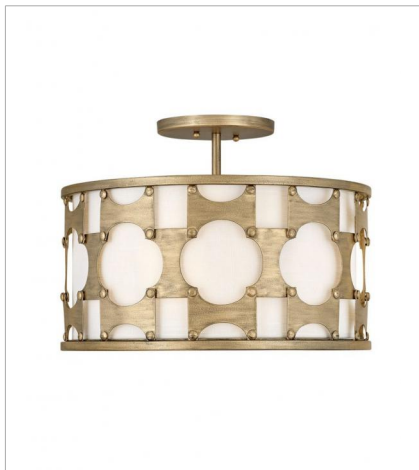

CARTER

Carter is a traditional drum silhouette with details galore. An intricate, hand-riveted pattern in Burnished Gold encompasses the off-white textured fabric shade. A decorative candle cluster bursts within to further enhance this dynamic design.

FINISH: Burnished Gold
GLASS: Etched Acrylic Lens
SHADE: Off-White Textured

4733BNG
MEDIUM SEMI-FLUSH MOUNT
17" W, 14.5" H
Socket
3-60w Med.

4735BNG
MEDIUM DRUM
21" W, 24" H
Socket
5-60w Cand.

4736BNG
LARGE DRUM
28.5" W, 24" H
Socket
6-60w Cand.