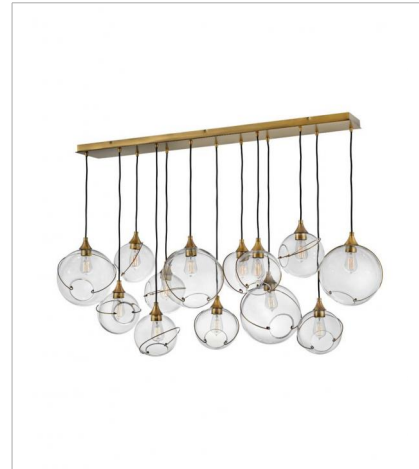

SKYE

lisa mcDennon
COLLECTION

Mesmerizingly asymmetrical with a mid-century modern flair, Skye showcases a cluster of clear, open globes, each encircled with a slender brass ring. Each opening is off center and the globes fall to different lengths, with a Heritage Brass details pulling the look together perfectly. Adjustments are easily made with the cinching ring, also finished in Heritage Brass. Skye is part of the Lisa McDennon Collection.

FINISH: Heritage Brass
GLASS: Clear

30303HBR
SMALL PENDANT
10.8" W, 12.8" H
Socket
1-100w Med.

30304HBR
THREE LIGHT PENDANT
18.3" W, 36.5" H
Socket
3-100w Med.

30305HBR
THIRTEEN LIGHT LINEAR
60.3" W, 24.3" H
Socket
13-60w Med.

30306HBR
SIX LIGHT MULTI TIER
24" W, 58" H
Socket
6-100w Med.

30308HBR
EXTRA LARGE TWO TIER
53.3" W, 65.3" H
Socket
18-60w Med.

HINKLEY

HINKLEY
33000 Pin Oak Parkway
Avon Lake, OH 44012

PHONE: (440) 653-5500
Toll Free: 1 (800) 446-5539