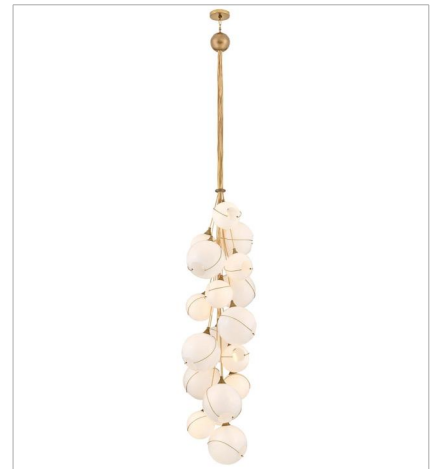

30309HBR-CO
DOUBLE XL MULTI TIER CHANDE...
39" W, 125" H
Socketed
18-10w Med. LED, 60w Equiv.