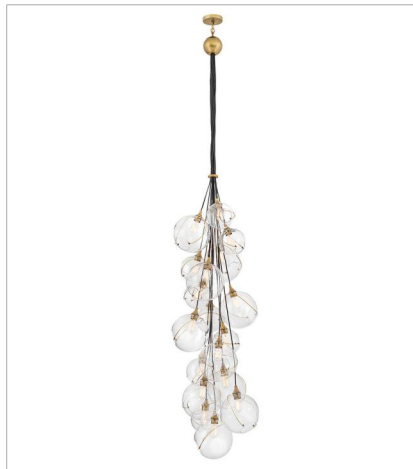

30309HBR
DOUBLE XL MULTI TIER CHANDE...
39" W, 125" H
Socketed
18-10w Med. LED, 60w Equiv.