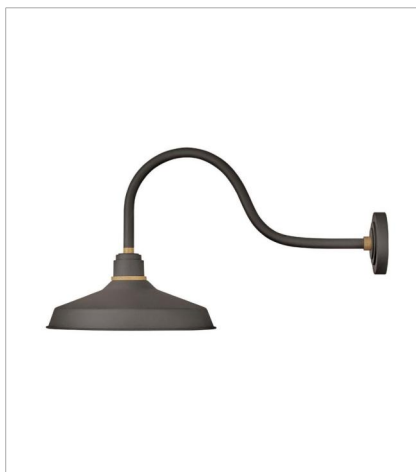

10453MR
LARGE GOOSENECK BARN LIGHT
16" W, 17.3" H
LED Lamp
1-14w Med. LED, 100w Equiv.