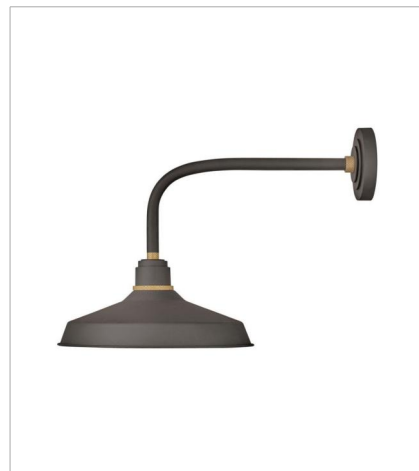

FOUNDRY CLASSIC

Decidedly industrious, Foundry is reinventing purposeful lighting. Focused and direct, the sturdy aluminum shade features knurled brass details to offset the Gloss White, Museum Bronze or Textured Black finish while casting a uniform light. The simple, understated form plants a vintage aesthetic for both inside and outside spaces while offering mix and match options that customize the look.

FINISH: Museum Bronze with Brass accents

10231MR
SMALL GOOSENECK BARN LIGHT
9.5" W, 9.3" H
LED Lamp
1-14w Med. LED, 100w Equiv.

10312MR
MEDIUM STRAIGHT ARM BARN LIGHT
12" W, 16" H
LED Lamp
1-14w Med. LED, 100w Equiv.

10342MR
MEDIUM GOOSENECK BARN LIGHT
12" W, 13.8" H
LED Lamp
1-14w Med. LED, 100w Equiv.

10352MR
LARGE GOOSENECK BARN LIGHT
12" W, 15.5" H
LED Lamp
1-14w Med. LED, 100w Equiv.

10362MR
SMALL TALL GOOSENECK BARN L...
12" W, 17" H
LED Lamp
1-14w Med. LED, 100w Equiv.