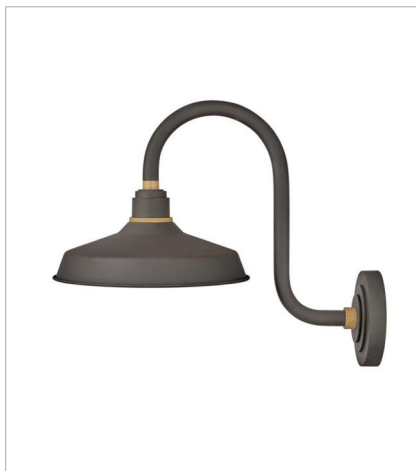

FOUNDRY CLASSIC

Decidedly industrious, Foundry is reinventing purposeful lighting. Focused and direct, the sturdy aluminum shade features knurled brass details to offset the Gloss White, Museum Bronze or Textured Black finish while casting a uniform light. The simple, understated form plants a vintage aesthetic for both inside and outside spaces while offering mix and match options that customize the look.

FINISH: Museum Bronze with Brass accents

10231MR
SMALL GOOSENECK BARN LIGHT
9.5" W, 9.3" H
LED Lamp
1-14w Med. LED, 100w Equiv.

10312MR
MEDIUM STRAIGHT ARM BARN LIGHT
12" W, 16" H
LED Lamp
1-14w Med. LED, 100w Equiv.

10342MR
MEDIUM GOOSENECK BARN LIGHT
12" W, 13.8" H
LED Lamp
1-14w Med. LED, 100w Equiv.

10352MR
LARGE GOOSENECK BARN LIGHT
12" W, 15.5" H
LED Lamp
1-14w Med. LED, 100w Equiv.

10362MR
SMALL TALL GOOSENECK BARN L...
12" W, 17" H
LED Lamp
1-14w Med. LED, 100w Equiv.