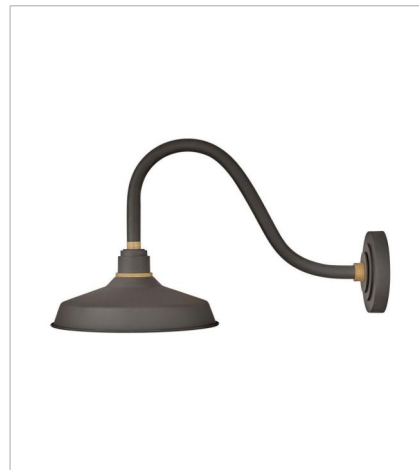

FOUNDRY CLASSIC

Decidedly industrious, Foundry is reinventing purposeful lighting. Focused and direct, the sturdy aluminum shade features knurled brass details to offset the Gloss White, Museum Bronze or Textured Black finish while casting a uniform light. The simple, understated form plants a vintage aesthetic for both inside and outside spaces while offering mix and match options that customize the look.

FINISH: Museum Bronze with Brass accents

10231MR
SMALL GOOSENECK BARN LIGHT
9.5" W, 9.3" H
LED Lamp
1-14w Med. LED, 100w Equiv.

10312MR
MEDIUM STRAIGHT ARM BARN LIGHT
12" W, 16" H
LED Lamp
1-14w Med. LED, 100w Equiv.

10342MR
MEDIUM GOOSENECK BARN LIGHT
12" W, 13.8" H
LED Lamp
1-14w Med. LED, 100w Equiv.

10352MR
LARGE GOOSENECK BARN LIGHT
12" W, 15.5" H
LED Lamp
1-14w Med. LED, 100w Equiv.

10362MR
SMALL TALL GOOSENECK BARN L...
12" W, 17" H
LED Lamp
1-14w Med. LED, 100w Equiv.