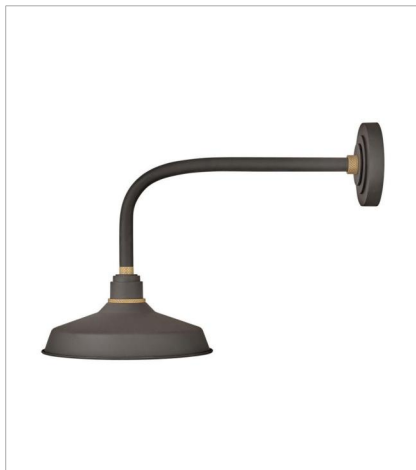

FOUNDRY CLASSIC

Decidedly industrious, Foundry is reinventing purposeful lighting. Focused and direct, the sturdy aluminum shade features knurled brass details to offset the Gloss White, Museum Bronze or Textured Black finish while casting a uniform light. The simple, understated form plants a vintage aesthetic for both inside and outside spaces while offering mix and match options that customize the look.

FINISH: Museum Bronze with Brass accents

10231MR
SMALL GOOSENECK BARN LIGHT
9.5" W, 9.3" H
LED Lamp
1-14w Med. LED, 100w Equiv.

10312MR
MEDIUM STRAIGHT ARM BARN LIGHT
12" W, 16" H
LED Lamp
1-14w Med. LED, 100w Equiv.

10342MR
MEDIUM GOOSENECK BARN LIGHT
12" W, 13.8" H
LED Lamp
1-14w Med. LED, 100w Equiv.

10352MR
LARGE GOOSENECK BARN LIGHT
12" W, 15.5" H
LED Lamp
1-14w Med. LED, 100w Equiv.

10362MR
SMALL TALL GOOSENECK BARN L...
12" W, 17" H
LED Lamp
1-14w Med. LED, 100w Equiv.