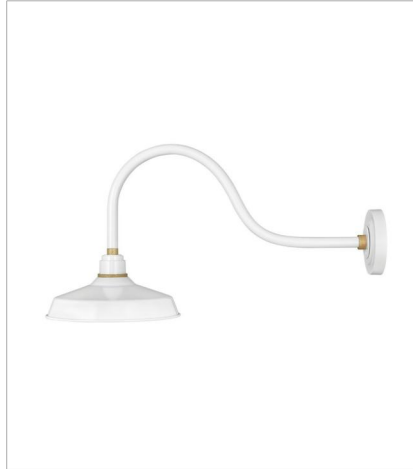

FOUNDRY CLASSIC

Decidedly industrious, Foundry is reinventing purposeful lighting. Focused and direct, the sturdy aluminum shade features knurled brass details to offset the Gloss White, Museum Bronze or Textured Black finish while casting a uniform light. The simple, understated form plants a vintage aesthetic for both inside and outside spaces while offering mix and match options that customize the look.

FINISH: Gloss White with Brass accents
SHADE: Metal

10231GW
SMALL GOOSENECK BARN LIGHT
9.5" W, 9.3" H
Socketed
1-14w Med. LED, 100w Equiv.

10352GW
LARGE GOOSENECK BARN LIGHT
12" W, 15.5" H
Socketed
1-14w Med. LED, 100w Equiv. or 1-100w
Med.