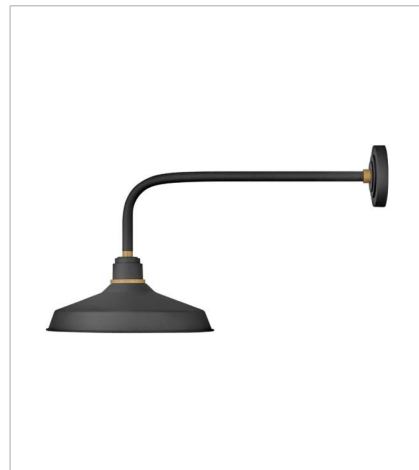

FOUNDRY CLASSIC

Decidedly industrious, Foundry is reinventing purposeful lighting. Focused and direct, the sturdy aluminum shade features knurled brass details to offset the Gloss White, Museum Bronze or Textured Black finish while casting a uniform light. The simple, understated form plants a vintage aesthetic for both inside and outside spaces while offering mix and match options that customize the look.

FINISH: Textured Black with Brass accents

SHADE: Metal

10231TK
SMALL GOOSENECK BARN LIGHT
9.5" W, 9.3" H
Socketed
1-14w Med. LED, 100w Equiv.

10312TK
MEDIUM STRAIGHT ARM BARN LIGHT
12" W, 16" H
Socketed
1-14w Med. LED, 100w Equiv.

FINISH: Textured Black with Brass accents
SHADE: Metal

10372TK
LARGE TALL GOOSENECK BARN L...
12" W, 23.8" H
Socketed
1-100w Med.

10413TK
MEDIUM STRAIGHT ARM BARN LIGHT
16" W, 18" H
Socketed
1-14w Med. LED, 100w Equiv.