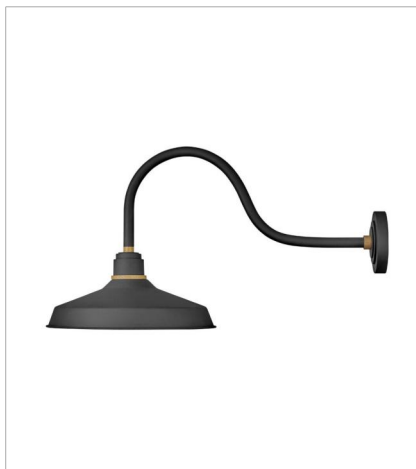

10453TK
LARGE GOOSENECK BARN LIGHT
16" W, 17.3" H
Socketed
1-14w Med. LED, 100w Equiv.