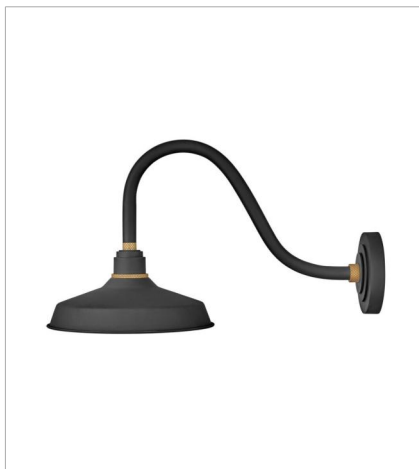

FOUNDRY CLASSIC

Decidedly industrious, Foundry is reinventing purposeful lighting. Focused and direct, the sturdy aluminum shade features knurled brass details to offset the Gloss White, Museum Bronze or Textured Black finish while casting a uniform light. The simple, understated form plants a vintage aesthetic for both inside and outside spaces while offering mix and match options that customize the look.

FINISH: Textured Black with Brass accents

SHADE: Metal

10231TK
SMALL GOOSENECK BARN LIGHT
9.5" W, 9.3" H
Socketed
1-14w Med. LED, 100w Equiv.

10312TK
MEDIUM STRAIGHT ARM BARN LIGHT
12" W, 16" H
Socketed
1-14w Med. LED, 100w Equiv.

10322TK
LARGE STRAIGHT ARM BARN LIGHT
12" W, 16" H
Socketed
1-100w Med.

10342TK
MEDIUM GOOSENECK BARN LIGHT
12" W, 13.8" H
Socketed
1-14w Med. LED, 100w Equiv.

10352TK
LARGE GOOSENECK BARN LIGHT
12" W, 15.5" H
Socketed
1-14w Med. LED, 100w Equiv.