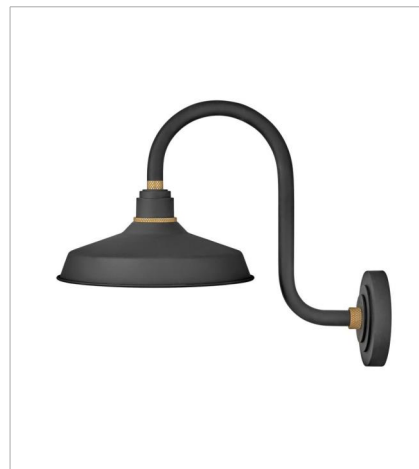

FOUNDRY CLASSIC

Decidedly industrious, Foundry is reinventing purposeful lighting. Focused and direct, the sturdy aluminum shade features knurled brass details to offset the Gloss White, Museum Bronze or Textured Black finish while casting a uniform light. The simple, understated form plants a vintage aesthetic for both inside and outside spaces while offering mix and match options that customize the look.

FINISH: Textured Black with Brass accents

SHADE: Metal

10231TK
SMALL GOOSENECK BARN LIGHT
9.5" W, 9.3" H
Socketed
1-14w Med. LED, 100w Equiv.

10312TK
MEDIUM STRAIGHT ARM BARN LIGHT
12" W, 16" H
Socketed
1-14w Med. LED, 100w Equiv.

10322TK
LARGE STRAIGHT ARM BARN LIGHT
12" W, 16" H
Socketed
1-100w Med.

10342TK
MEDIUM GOOSENECK BARN LIGHT
12" W, 13.8" H
Socketed
1-14w Med. LED, 100w Equiv.

10352TK
LARGE GOOSENECK BARN LIGHT
12" W, 15.5" H
Socketed
1-14w Med. LED, 100w Equiv.