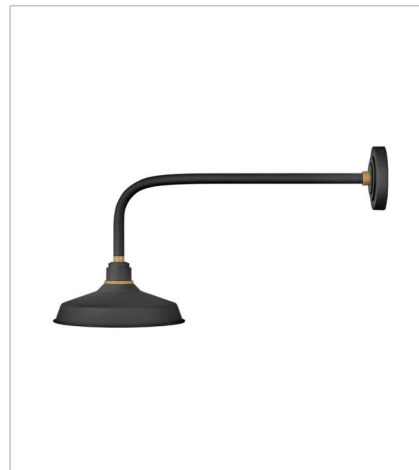

FOUNDRY CLASSIC

Decidedly industrious, Foundry is reinventing purposeful lighting. Focused and direct, the sturdy aluminum shade features knurled brass details to offset the Gloss White, Museum Bronze or Textured Black finish while casting a uniform light. The simple, understated form plants a vintage aesthetic for both inside and outside spaces while offering mix and match options that customize the look.

FINISH: Textured Black with Brass accents

SHADE: Metal

10231TK
SMALL GOOSENECK BARN LIGHT
9.5" W, 9.3" H
Socketed
1-14w Med. LED, 100w Equiv.

10312TK
MEDIUM STRAIGHT ARM BARN LIGHT
12" W, 16" H
Socketed
1-14w Med. LED, 100w Equiv.

10322TK
LARGE STRAIGHT ARM BARN LIGHT
12" W, 16" H
Socketed
1-100w Med.

10342TK
MEDIUM GOOSENECK BARN LIGHT
12" W, 13.8" H
Socketed
1-14w Med. LED, 100w Equiv.

10352TK
LARGE GOOSENECK BARN LIGHT
12" W, 15.5" H
Socketed
1-14w Med. LED, 100w Equiv.