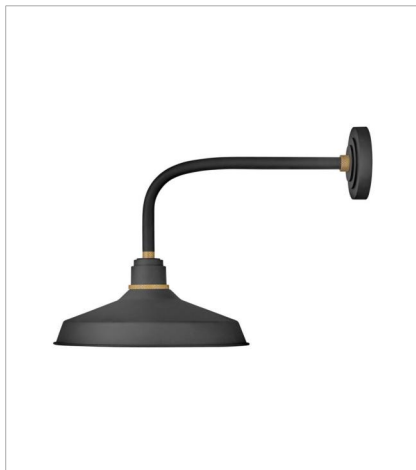

10413TK
MEDIUM STRAIGHT ARM BARN LIGHT
16" W, 18" H
Socketed
1-14w Med. LED, 100w Equiv.