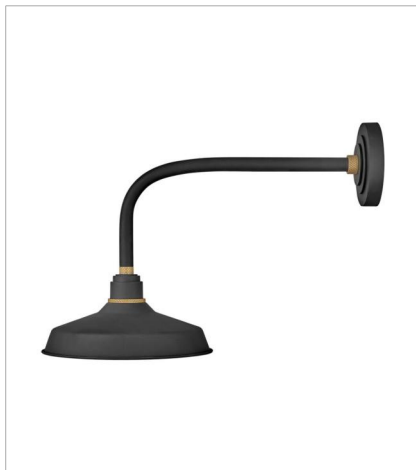

FOUNDRY CLASSIC

Decidedly industrious, Foundry is reinventing purposeful lighting. Focused and direct, the sturdy aluminum shade features knurled brass details to offset the Gloss White, Museum Bronze or Textured Black finish while casting a uniform light. The simple, understated form plants a vintage aesthetic for both inside and outside spaces while offering mix and match options that customize the look.

FINISH: Textured Black with Brass accents

SHADE: Metal

10231TK
SMALL GOOSENECK BARN LIGHT
9.5" W, 9.3" H
Socketed
1-14w Med. LED, 100w Equiv.

10312TK
MEDIUM STRAIGHT ARM BARN LIGHT
12" W, 16" H
Socketed
1-14w Med. LED, 100w Equiv.

10473TK
LARGE TALL GOOSENECK BARN L...
16" W, 23.8" H
Socketed
1-14w Med. LED, 100w Equiv.

FOUNDRY CLASSIC

Decidedly industrious, Foundry is reinventing purposeful lighting. Focused and direct, the sturdy aluminum shade features knurled brass details to offset the Gloss White, Museum Bronze or Textured Black finish while casting a uniform light. The simple, understated form plants a vintage aesthetic for both inside and outside spaces while offering mix and match options that customize the look.