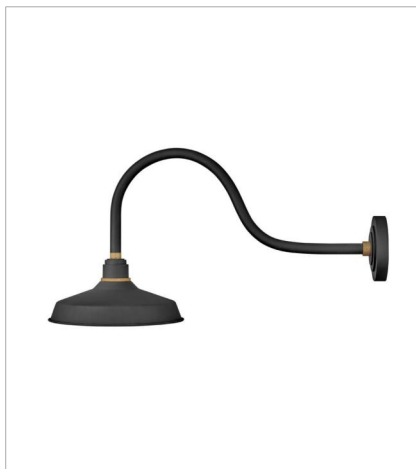

FOUNDRY CLASSIC

Decidedly industrious, Foundry is reinventing purposeful lighting. Focused and direct, the sturdy aluminum shade features knurled brass details to offset the Gloss White, Museum Bronze or Textured Black finish while casting a uniform light. The simple, understated form plants a vintage aesthetic for both inside and outside spaces while offering mix and match options that customize the look.

FINISH: Textured Black with Brass accents

SHADE: Metal

10231TK
SMALL GOOSENECK BARN LIGHT
9.5" W, 9.3" H
Socketed
1-14w Med. LED, 100w Equiv.

10312TK
MEDIUM STRAIGHT ARM BARN LIGHT
12" W, 16" H
Socketed
1-14w Med. LED, 100w Equiv.

10322TK
LARGE STRAIGHT ARM BARN LIGHT
12" W, 16" H
Socketed
1-100w Med.

10342TK
MEDIUM GOOSENECK BARN LIGHT
12" W, 13.8" H
Socketed
1-14w Med. LED, 100w Equiv.

10352TK
LARGE GOOSENECK BARN LIGHT
12" W, 15.5" H
Socketed
1-14w Med. LED, 100w Equiv.