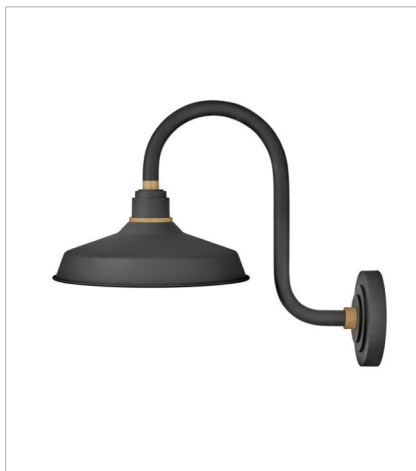

FOUNDRY CLASSIC

Decidedly industrious, Foundry is reinventing purposeful lighting. Focused and direct, the sturdy aluminum shade features knurled brass details to offset the Gloss White, Museum Bronze or Textured Black finish while casting a uniform light. The simple, understated form plants a vintage aesthetic for both inside and outside spaces while offering mix and match options that customize the look.

FINISH: Textured Black with Brass accents

SHADE: Metal

10231TK
SMALL GOOSENECK BARN LIGHT
9.5" W, 9.3" H
Socketed
1-14w Med. LED, 100w Equiv.

10312TK
MEDIUM STRAIGHT ARM BARN LIGHT
12" W, 16" H
Socketed
1-14w Med. LED, 100w Equiv.

10342TK
MEDIUM GOOSENECK BARN LIGHT
12" W, 13.8" H
Socketed
1-14w Med. LED, 100w Equiv.

10352TK
LARGE GOOSENECK BARN LIGHT
12" W, 15.5" H
Socketed
1-14w Med. LED, 100w Equiv.

10362TK
SMALL TALL GOOSENECK BARN L...
12" W, 17" H
Socketed
1-14w Med. LED, 100w Equiv.