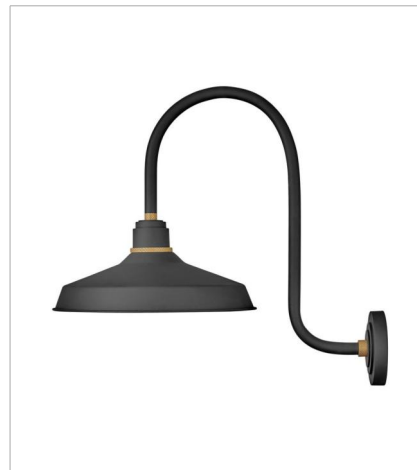

FOUNDRY CLASSIC

Decidedly industrious, Foundry is reinventing purposeful lighting. Focused and direct, the sturdy aluminum shade features knurled brass details to offset the Gloss White, Museum Bronze or Textured Black finish while casting a uniform light. The simple, understated form plants a vintage aesthetic for both inside and outside spaces while offering mix and match options that customize the look.

FINISH: Textured Black with Brass accents

SHADE: Metal

10231TK
SMALL GOOSENECK BARN LIGHT
9.5" W, 9.3" H
Socketed
1-14w Med. LED, 100w Equiv.

10312TK
MEDIUM STRAIGHT ARM BARN LIGHT
12" W, 16" H
Socketed
1-14w Med. LED, 100w Equiv.

FINISH: Textured Black with Brass accents

SHADE: Metal

10443TK
MEDIUM GOOSENECK BARN LIGHT
16" W, 15.3" H
Socketed
1-14w Med. LED, 100w Equiv.

10453TK
LARGE GOOSENECK BARN LIGHT
16" W, 17.3" H
Socketed
1-14w Med. LED, 100w Equiv.