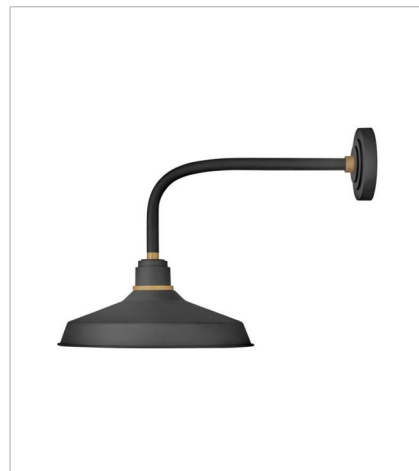

FOUNDRY CLASSIC

Decidedly industrious, Foundry is reinventing purposeful lighting. Focused and direct, the sturdy aluminum shade features knurled brass details to offset the Gloss White, Museum Bronze or Textured Black finish while casting a uniform light. The simple, understated form plants a vintage aesthetic for both inside and outside spaces while offering mix and match options that customize the look.

FINISH: Textured Black with Brass accents

SHADE: Metal

10231TK
SMALL GOOSENECK BARN LIGHT
9.5" W, 9.3" H
Socketed
1-14w Med. LED, 100w Equiv.

10312TK
MEDIUM STRAIGHT ARM BARN LIGHT
12" W, 16" H
Socketed
1-14w Med. LED, 100w Equiv.

10342TK
MEDIUM GOOSENECK BARN LIGHT
12" W, 13.8" H
Socketed
1-14w Med. LED, 100w Equiv.

10352TK
LARGE GOOSENECK BARN LIGHT
12" W, 15.5" H
Socketed
1-14w Med. LED, 100w Equiv.

10362TK
SMALL TALL GOOSENECK BARN L...
12" W, 17" H
Socketed
1-14w Med. LED, 100w Equiv.