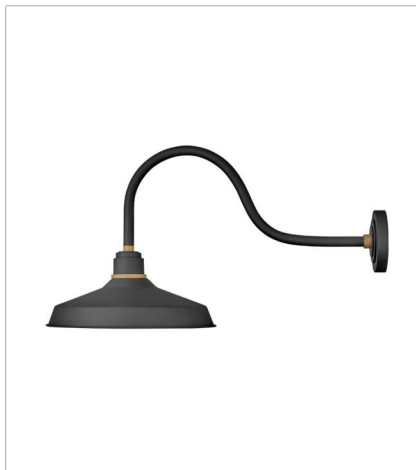

FOUNDRY CLASSIC

Decidedly industrious, Foundry is reinventing purposeful lighting. Focused and direct, the sturdy aluminum shade features knurled brass details to offset the Gloss White, Museum Bronze or Textured Black finish while casting a uniform light. The simple, understated form plants a vintage aesthetic for both inside and outside spaces while offering mix and match options that customize the look.

FINISH: Textured Black with Brass accents

SHADE: Metal

10231TK
SMALL GOOSENECK BARN LIGHT
9.5" W, 9.3" H
Socketed
1-14w Med. LED, 100w Equiv.

10312TK
MEDIUM STRAIGHT ARM BARN LIGHT
12" W, 16" H
Socketed
1-14w Med. LED, 100w Equiv.

FINISH: Textured Black with Brass accents

SHADE: Metal

10443TK
MEDIUM GOOSENECK BARN LIGHT
16" W, 15.3" H
Socketed
1-14w Med. LED, 100w Equiv.

10453TK
LARGE GOOSENECK BARN LIGHT
16" W, 17.3" H
Socketed
1-14w Med. LED, 100w Equiv.