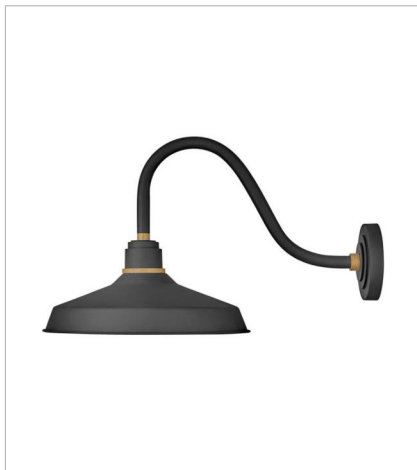

FOUNDRY CLASSIC

Decidedly industrious, Foundry is reinventing purposeful lighting. Focused and direct, the sturdy aluminum shade features knurled brass details to offset the Gloss White, Museum Bronze or Textured Black finish while casting a uniform light. The simple, understated form plants a vintage aesthetic for both inside and outside spaces while offering mix and match options that customize the look.

FINISH: Textured Black with Brass accents

SHADE: Metal

10443TK
MEDIUM GOOSENECK BARN LIGHT
16" W, 15.3" H
Socketed
1-14w Med. LED, 100w Equiv.