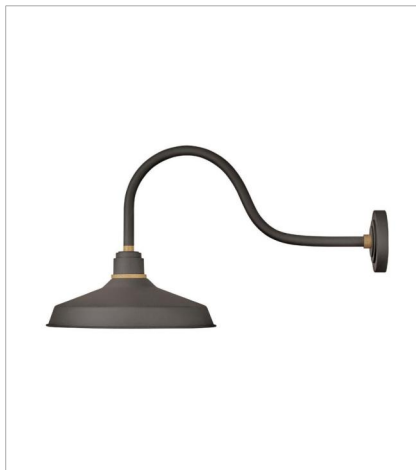

10453MR
LARGE GOOSENECK BARN LIGHT
16" W, 17.3" H
LED Lamp
1-14w Med. LED, 100w Equiv.