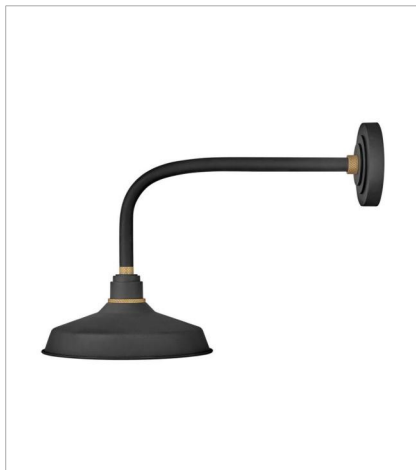

# FOUNDRY CLASSIC

Decidedly industrious, Foundry is reinventing purposeful lighting. Focused and direct, the sturdy aluminum shade features knurled brass details to offset the Gloss White, Museum Bronze or Textured Black finish while casting a uniform light. The simple, understated form plants a vintage aesthetic for both inside and outside spaces while offering mix and match options that customize the look.

**FINISH:** Textured Black with Brass accents

**10231TK**  
SMALL GOOSENECK BARN LIGHT  
9.5" W, 9.3" H  
LED Lamp  
1-14w Med. LED, 100w Equiv.

**10312TK**  
MEDIUM STRAIGHT ARM BARN LIGHT  
12" W, 16" H  
LED Lamp  
1-14w Med. LED, 100w Equiv.

**10342TK**  
MEDIUM GOOSENECK BARN LIGHT  
12" W, 13.8" H  
LED Lamp  
1-14w Med. LED, 100w Equiv.

**10352TK**  
LARGE GOOSENECK BARN LIGHT  
12" W, 15.5" H  
LED Lamp  
1-14w Med. LED, 100w Equiv.

**10362TK**  
SMALL TALL GOOSENECK BARN L...  
12" W, 17" H  
LED Lamp  
1-14w Med. LED, 100w Equiv.