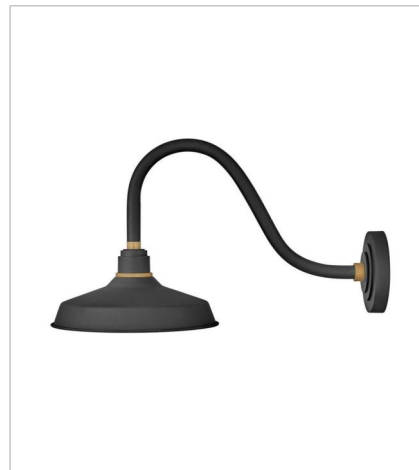

# FOUNDRY CLASSIC

Decidedly industrious, Foundry is reinventing purposeful lighting. Focused and direct, the sturdy aluminum shade features knurled brass details to offset the Gloss White, Museum Bronze or Textured Black finish while casting a uniform light. The simple, understated form plants a vintage aesthetic for both inside and outside spaces while offering mix and match options that customize the look.

**FINISH:** Textured Black with Brass accents

**10231TK**  
SMALL GOOSENECK BARN LIGHT  
9.5" W, 9.3" H  
LED Lamp  
1-14w Med. LED, 100w Equiv.

**10312TK**  
MEDIUM STRAIGHT ARM BARN LIGHT  
12" W, 16" H  
LED Lamp  
1-14w Med. LED, 100w Equiv.

**10342TK**  
MEDIUM GOOSENECK BARN LIGHT  
12" W, 13.8" H  
LED Lamp  
1-14w Med. LED, 100w Equiv.

**10352TK**  
LARGE GOOSENECK BARN LIGHT  
12" W, 15.5" H  
LED Lamp  
1-14w Med. LED, 100w Equiv.

**10362TK**  
SMALL TALL GOOSENECK BARN L...  
12" W, 17" H  
LED Lamp  
1-14w Med. LED, 100w Equiv.