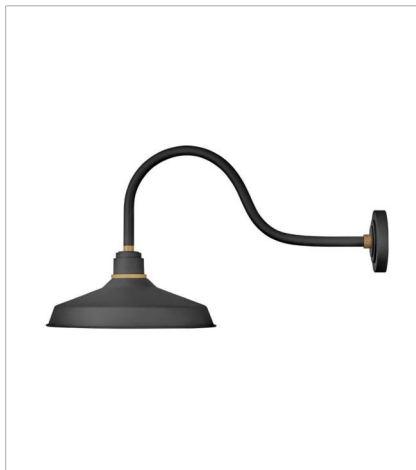

10453TK
LARGE GOOSENECK BARN LIGHT
16" W, 17.3" H
LED Lamp
1-14w Med. LED, 100w Equiv.