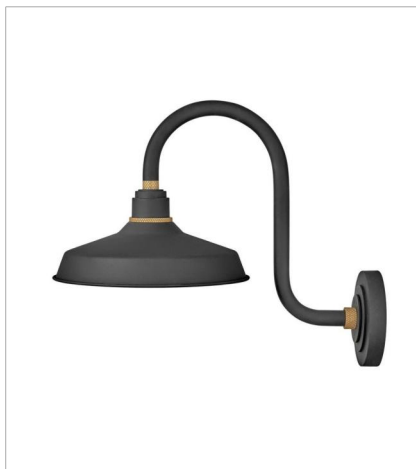

# FOUNDRY CLASSIC

Decidedly industrious, Foundry is reinventing purposeful lighting. Focused and direct, the sturdy aluminum shade features knurled brass details to offset the Gloss White, Museum Bronze or Textured Black finish while casting a uniform light. The simple, understated form plants a vintage aesthetic for both inside and outside spaces while offering mix and match options that customize the look.

**FINISH:** Textured Black with Brass accents

**10231TK**  
SMALL GOOSENECK BARN LIGHT  
9.5" W, 9.3" H  
LED Lamp  
1-14w Med. LED, 100w Equiv.

**10312TK**  
MEDIUM STRAIGHT ARM BARN LIGHT  
12" W, 16" H  
LED Lamp  
1-14w Med. LED, 100w Equiv.

**10342TK**  
MEDIUM GOOSENECK BARN LIGHT  
12" W, 13.8" H  
LED Lamp  
1-14w Med. LED, 100w Equiv.

**10352TK**  
LARGE GOOSENECK BARN LIGHT  
12" W, 15.5" H  
LED Lamp  
1-14w Med. LED, 100w Equiv.

**10362TK**  
SMALL TALL GOOSENECK BARN L...  
12" W, 17" H  
LED Lamp  
1-14w Med. LED, 100w Equiv.