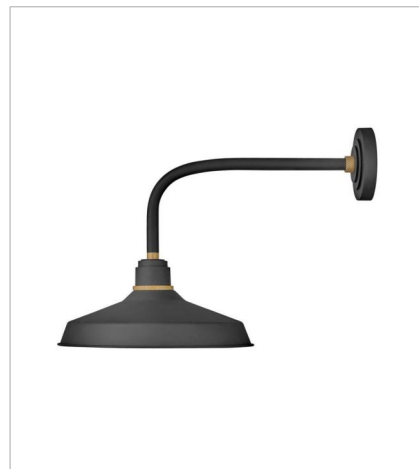

# FOUNDRY CLASSIC

Decidedly industrious, Foundry is reinventing purposeful lighting. Focused and direct, the sturdy aluminum shade features knurled brass details to offset the Gloss White, Museum Bronze or Textured Black finish while casting a uniform light. The simple, understated form plants a vintage aesthetic for both inside and outside spaces while offering mix and match options that customize the look.

**FINISH:** Textured Black with Brass accents

**10231TK**  
SMALL GOOSENECK BARN LIGHT  
9.5" W, 9.3" H  
LED Lamp  
1-14w Med. LED, 100w Equiv.

**10312TK**  
MEDIUM STRAIGHT ARM BARN LIGHT  
12" W, 16" H  
LED Lamp  
1-14w Med. LED, 100w Equiv.

**10342TK**  
MEDIUM GOOSENECK BARN LIGHT  
12" W, 13.8" H  
LED Lamp  
1-14w Med. LED, 100w Equiv.

**10352TK**  
LARGE GOOSENECK BARN LIGHT  
12" W, 15.5" H  
LED Lamp  
1-14w Med. LED, 100w Equiv.

**10362TK**  
SMALL TALL GOOSENECK BARN L...  
12" W, 17" H  
LED Lamp  
1-14w Med. LED, 100w Equiv.