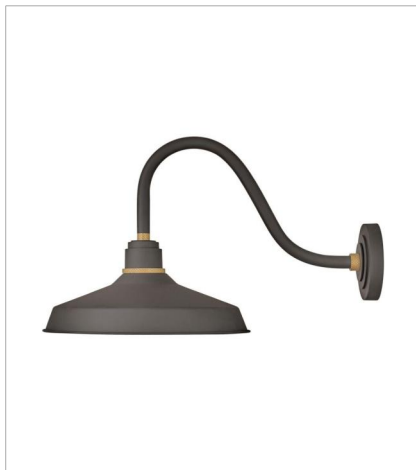

10443MR
MEDIUM GOOSENECK BARN LIGHT
16" W, 15.3" H
Socketed
1-14w Med. LED, 100w Equiv.