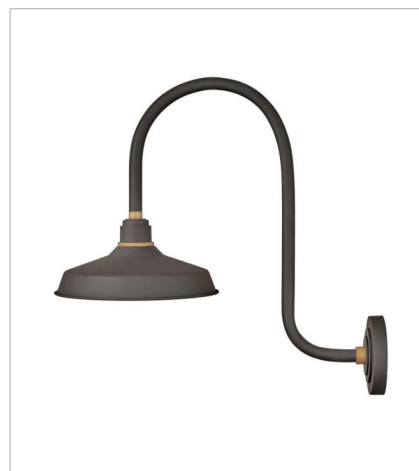

FOUNDRY CLASSIC

Decidedly industrious, Foundry is reinventing purposeful lighting. Focused and direct, the sturdy aluminum shade features knurled brass details to offset the Gloss White, Museum Bronze or Textured Black finish while casting a uniform light. The simple, understated form plants a vintage aesthetic for both inside and outside spaces while offering mix and match options that customize the look.

FINISH: Museum Bronze with Brass accents
SHADE: Metal

10231MR
SMALL GOOSENECK BARN LIGHT
9.5" W, 9.3" H
Socketed
1-14w Med. LED, 100w Equiv.

10312MR
MEDIUM STRAIGHT ARM BARN LIGHT
12" W, 16" H
Socketed
1-14w Med. LED, 100w Equiv.

10342MR
MEDIUM GOOSENECK BARN LIGHT
12" W, 13.8" H
Socketed
1-14w Med. LED, 100w Equiv.

10352MR
LARGE GOOSENECK BARN LIGHT
12" W, 15.5" H
Socketed
1-14w Med. LED, 100w Equiv.

10362MR
SMALL TALL GOOSENECK BARN L...
12" W, 17" H
Socketed
1-14w Med. LED, 100w Equiv.

10372MR
LARGE TALL GOOSENECK BARN L...
12" W, 23.8" H
Socketed
1-100w Med.

FOUNDRY CLASSIC

Decidedly industrious, Foundry is reinventing purposeful lighting. Focused and direct, the sturdy aluminum shade features knurled brass details to offset the Gloss White, Museum Bronze or Textured Black finish while casting a uniform light. The simple, understated form plants a vintage aesthetic for both inside and outside spaces while offering mix and match options that customize the look.