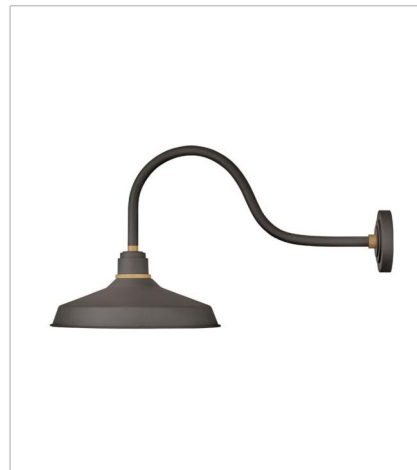

FOUNDRY CLASSIC

Decidedly industrious, Foundry is reinventing purposeful lighting. Focused and direct, the sturdy aluminum shade features knurled brass details to offset the Gloss White, Museum Bronze or Textured Black finish while casting a uniform light. The simple, understated form plants a vintage aesthetic for both inside and outside spaces while offering mix and match options that customize the look.

FINISH: Museum Bronze with Brass accents
SHADE: Metal

10231MR
SMALL GOOSENECK BARN LIGHT
9.5" W, 9.3" H
Socketed
1-14w Med. LED, 100w Equiv.

10312MR
MEDIUM STRAIGHT ARM BARN LIGHT
12" W, 16" H
Socketed
1-14w Med. LED, 100w Equiv.

10372MR
LARGE TALL GOOSENECK BARN L...
12" W, 23.8" H
Socketed
1-100w Med.

FOUNDRY CLASSIC

Decidedly industrious, Foundry is reinventing purposeful lighting. Focused and direct, the sturdy aluminum shade features knurled brass details to offset the Gloss White, Museum Bronze or Textured Black finish while casting a uniform light. The simple, understated form plants a vintage aesthetic for both inside and outside spaces while offering mix and match options that customize the look.

FINISH: Museum Bronze with Brass accents

SHADE: Metal

10413MR
MEDIUM STRAIGHT ARM BARN LIGHT
16" W, 18" H
Socketed
1-14w Med. LED, 100w Equiv.

10443MR
MEDIUM GOOSENECK BARN LIGHT
16" W, 15.3" H
Socketed
1-14w Med. LED, 100w Equiv.