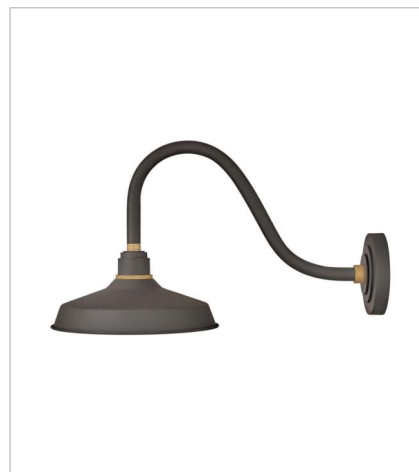

FOUNDRY CLASSIC

Decidedly industrious, Foundry is reinventing purposeful lighting. Focused and direct, the sturdy aluminum shade features knurled brass details to offset the Gloss White, Museum Bronze or Textured Black finish while casting a uniform light. The simple, understated form plants a vintage aesthetic for both inside and outside spaces while offering mix and match options that customize the look.

FINISH: Museum Bronze with Brass accents
SHADE: Metal

10231MR
SMALL GOOSENECK BARN LIGHT
9.5" W, 9.3" H
Socketed
1-14w Med. LED, 100w Equiv.

10312MR
MEDIUM STRAIGHT ARM BARN LIGHT
12" W, 16" H
Socketed
1-14w Med. LED, 100w Equiv.

10342MR
MEDIUM GOOSENECK BARN LIGHT
12" W, 13.8" H
Socketed
1-14w Med. LED, 100w Equiv.

10352MR
LARGE GOOSENECK BARN LIGHT
12" W, 15.5" H
Socketed
1-14w Med. LED, 100w Equiv.

10362MR
SMALL TALL GOOSENECK BARN L...
12" W, 17" H
Socketed
1-14w Med. LED, 100w Equiv.

10372MR
LARGE TALL GOOSENECK BARN L...
12" W, 23.8" H
Socketed
1-100w Med.

FOUNDRY CLASSIC

Decidedly industrious, Foundry is reinventing purposeful lighting. Focused and direct, the sturdy aluminum shade features knurled brass details to offset the Gloss White, Museum Bronze or Textured Black finish while casting a uniform light. The simple, understated form plants a vintage aesthetic for both inside and outside spaces while offering mix and match options that customize the look.