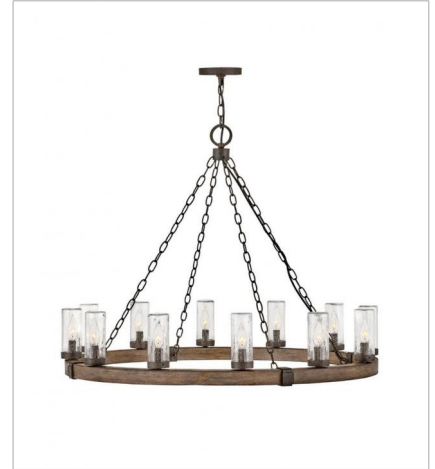

FINISH: Sequoia with Iron Rust accents
GLASS: Clear Seedy, Etched

5940SQ
SINGLE LIGHT VANITY
5" W, 11" H
Socket
1-100w Med.

5942SQ
TWO LIGHT VANITY
14.3" W, 8.3" H
Socket
2-100w Med.

5943SQ
THREE LIGHT VANITY
22" W, 8.3" H
Socket
3-100w Med.

PHONE: (440) 653-5500
Toll Free: 1 (800) 446-5539

hinkley.com

SAWYER

The fresh, rustic design of the Sawyer collection will inject any outdoor living experience with the warm, cozy ambiance of an indoor setting. Constructed with Hinkley's own anti-corrosion coating, Sawyer ensures maximum resiliency and performance in the elements.

FINISH: Sequoia with Iron Rust accents
GLASS: Clear Seedy, Etched

29206SQ
MEDIUM SINGLE TIER
24" W, 23.3" H
Socket
6-60w Cand.

29206SQ-LV
MEDIUM SINGLE TIER 12V
24" W, 23.3" H
LED Lamp
6-3.50w Cand. LED *Included

29207SQ
LARGE SINGLE TIER
38" W, 28.5" H
Socket
12-60w Cand.

29208SQ
LARGE SINGLE TIER
30" W, 27.8" H
Socket
9-60w Cand.

29208SQ-LV
LARGE SINGLE TIER 12V
30" W, 27.8" H
LED Lamp
9-3.50w Cand. LED *Included