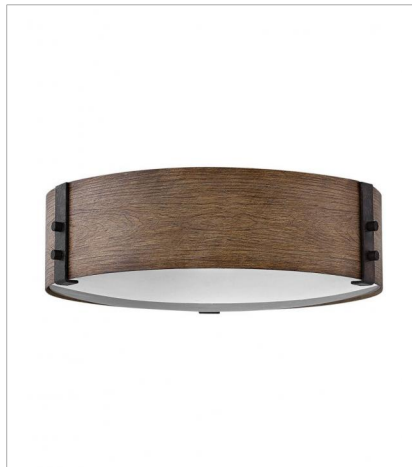

FINISH: Sequoia with Iron Rust accents
GLASS: Clear Seedy, Etched

5940SQ
SINGLE LIGHT VANITY
5" W, 11" H
Socket
1-100w Med.

5942SQ
TWO LIGHT VANITY
14.3" W, 8.3" H
Socket
2-100w Med.

5943SQ
THREE LIGHT VANITY
22" W, 8.3" H
Socket
3-100w Med.

5944SQ
FOUR LIGHT VANITY
30.8" W, 8.3" H
Socket
4-100w Med.

29203SQ
MEDIUM FLUSH MOUNT
15" W, 4.8" H
Socket
3-40w Cand.

29205SQ
FIVE LIGHT LINEAR
42" W, 7.8" H
Socket
5-60w Cand.

HINKLEY

HINKLEY
33000 Pin Oak Parkway
Avon Lake, OH 44012

FINISH: Sequoia with Iron Rust accents
GLASS: Clear Seedy, Etched

29206SQ
MEDIUM SINGLE TIER
24" W, 23.3" H
Socket
6-60w Cand.

29206SQ-LV
MEDIUM SINGLE TIER 12V
24" W, 23.3" H
LED Lamp
6-3.50w Cand. LED *Included

FINISH: Sequoia with Iron Rust accents
GLASS: Clear Seedy, Etched

29202SQ
SMALL WALL MOUNT SCONCE
9" W, 12" H
Socket
2-60w Cand.