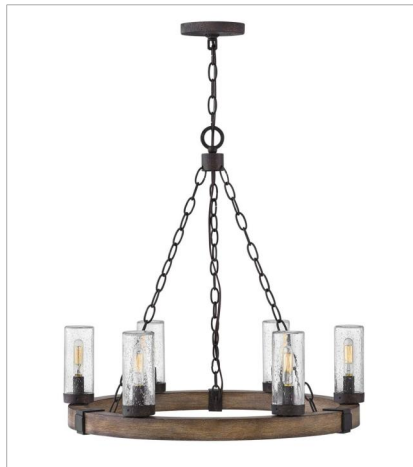

SAWYER

OPEN AIR™
collection

The fresh, rustic design of the Sawyer collection will inject any outdoor living experience with the warm, cozy ambiance of an indoor setting. Constructed with Hinkley's own anti-corrosion coating, Sawyer ensures maximum resiliency and performance in the elements.

FINISH: Sequoia with Iron Rust accents
GLASS: Clear Seedy, Etched

5940SQ
SINGLE LIGHT VANITY
5" W, 11" H
Socketed
1-10w Med. LED, 100w Equiv.

5942SQ
TWO LIGHT VANITY
14.3" W, 8.3" H
Socketed
2-10w Med. LED, 100w Equiv.

5943SQ
THREE LIGHT VANITY
22" W, 8.3" H
Socketed
3-10w Med. LED, 100w Equiv.

5944SQ
FOUR LIGHT VANITY
30.8" W, 8.3" H
Socketed
4-10w Med. LED, 100w Equiv.

29206SQ
MEDIUM SINGLE TIER
24" W, 23.3" H
Socketed
6-5w Cand. LED, 60w Equiv.

FINISH: Sequoia with Iron Rust accents
GLASS: Clear Seedy, Etched

29207SQ
LARGE SINGLE TIER
38" W, 28.5" H
Socketed
12-5w Cand. LED, 60w Equiv.

29208SQ
LARGE SINGLE TIER
30" W, 27.8" H
Socketed
9-5w Cand. LED, 60w Equiv.