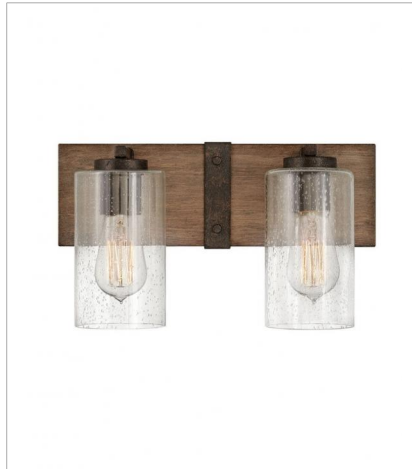

SAWYER

OPEN AIR™
collection

The fresh, rustic design of the Sawyer collection will inject any outdoor living experience with the warm, cozy ambiance of an indoor setting. Constructed with Hinkley's own anti-corrosion coating, Sawyer ensures maximum resiliency and performance in the elements.

FINISH: Sequoia with Iron Rust accents
GLASS: Clear Seedy, Etched

5940SQ
SINGLE LIGHT VANITY
5" W, 11" H
Socket
1-100w Med.

5942SQ
TWO LIGHT VANITY
14.3" W, 8.3" H
Socket
2-100w Med.

5943SQ
THREE LIGHT VANITY
22" W, 8.3" H
Socket
3-100w Med.

5944SQ
FOUR LIGHT VANITY
30.8" W, 8.3" H
Socket
4-100w Med.

29203SQ
MEDIUM FLUSH MOUNT
15" W, 4.8" H
Socket
3-40w Cand.

29205SQ
FIVE LIGHT LINEAR
42" W, 7.8" H
Socket
5-60w Cand.

HINKLEY

HINKLEY
33000 Pin Oak Parkway
Avon Lake, OH 44012

FINISH: Sequoia with Iron Rust accents
GLASS: Clear Seedy, Etched

29206SQ
MEDIUM SINGLE TIER
24" W, 23.3" H
Socket
6-60w Cand.

29206SQ-LV
MEDIUM SINGLE TIER 12V
24" W, 23.3" H
LED Lamp
6-3.50w Cand. LED *Included