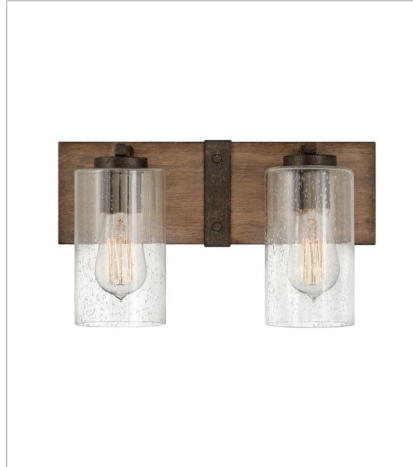

SAWYER

OPEN AIR™
collection

The fresh, rustic design of the Sawyer collection will inject any outdoor living experience with the warm, cozy ambiance of an indoor setting. Constructed with Hinkley's own anti-corrosion coating, Sawyer ensures maximum resiliency and performance in the elements.

FINISH: Sequoia with Iron Rust accents
GLASS: Clear Seedy, Etched

5940SQ
SINGLE LIGHT VANITY
5" W, 11" H
Socketed
1-10w Med. LED, 100w Equiv.

5942SQ
TWO LIGHT VANITY
14.3" W, 8.3" H
Socketed
2-10w Med. LED, 100w Equiv.

5943SQ
THREE LIGHT VANITY
22" W, 8.3" H
Socketed
3-10w Med. LED, 100w Equiv.

5944SQ
FOUR LIGHT VANITY
30.8" W, 8.3" H
Socketed
4-10w Med. LED, 100w Equiv.

29206SQ
MEDIUM SINGLE TIER
24" W, 23.3" H
Socketed
6-5w Cand. LED, 60w Equiv.

FINISH: Sequoia with Iron Rust accents
GLASS: Clear Seedy, Etched

29207SQ
LARGE SINGLE TIER
38" W, 28.5" H
Socketed
12-5w Cand. LED, 60w Equiv.

29208SQ
LARGE SINGLE TIER
30" W, 27.8" H
Socketed
9-5w Cand. LED, 60w Equiv.