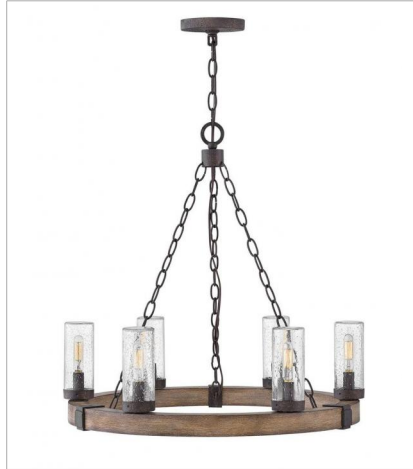

FINISH: Sequoia with Iron Rust accents
GLASS: Clear Seedy, Etched

5940SQ
SINGLE LIGHT VANITY
5" W, 11" H
Socket
1-100w Med.

5942SQ
TWO LIGHT VANITY
14.3" W, 8.3" H
Socket
2-100w Med.

5943SQ
THREE LIGHT VANITY
22" W, 8.3" H
Socket
3-100w Med.

PHONE: (440) 653-5500
Toll Free: 1 (800) 446-5539

hinkley.com

SAWYER

The fresh, rustic design of the Sawyer collection will inject any outdoor living experience with the warm, cozy ambiance of an indoor setting. Constructed with Hinkley's own anti-corrosion coating, Sawyer ensures maximum resiliency and performance in the elements.

FINISH: Sequoia with Iron Rust accents
GLASS: Clear Seedy, Etched

29206SQ
MEDIUM SINGLE TIER
24" W, 23.3" H
Socket
6-60w Cand.

29206SQ-LV
MEDIUM SINGLE TIER 12V
24" W, 23.3" H
LED Lamp
6-3.50w Cand. LED *Included

29207SQ
LARGE SINGLE TIER
38" W, 28.5" H
Socket
12-60w Cand.

29208SQ
LARGE SINGLE TIER
30" W, 27.8" H
Socket
9-60w Cand.

29208SQ-LV
LARGE SINGLE TIER 12V
30" W, 27.8" H
LED Lamp
9-3.50w Cand. LED *Included