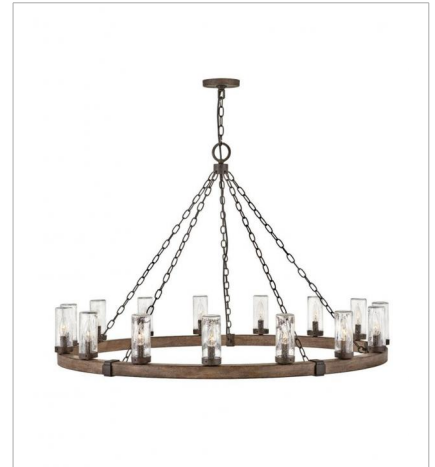

FINISH: Sequoia with Iron Rust accents
GLASS: Clear Seedy, Etched

5940SQ
SINGLE LIGHT VANITY
5" W, 11" H
Socket
1-100w Med.

5942SQ
TWO LIGHT VANITY
14.3" W, 8.3" H
Socket
2-100w Med.

5943SQ
THREE LIGHT VANITY
22" W, 8.3" H
Socket
3-100w Med.

FINISH: Sequoia with Iron Rust accents
GLASS: Clear Seedy, Etched

29206SQ
MEDIUM SINGLE TIER
24" W, 23.3" H
Socket
6-60w Cand.

29206SQ-LV
MEDIUM SINGLE TIER 12V
24" W, 23.3" H
LED Lamp
6-3.50w Cand. LED *Included

29207SQ
LARGE SINGLE TIER
38" W, 28.5" H
Socket
12-60w Cand.

29208SQ
LARGE SINGLE TIER
30" W, 27.8" H
Socket
9-60w Cand.

29208SQ-LV
LARGE SINGLE TIER 12V
30" W, 27.8" H
LED Lamp
9-3.50w Cand. LED *Included