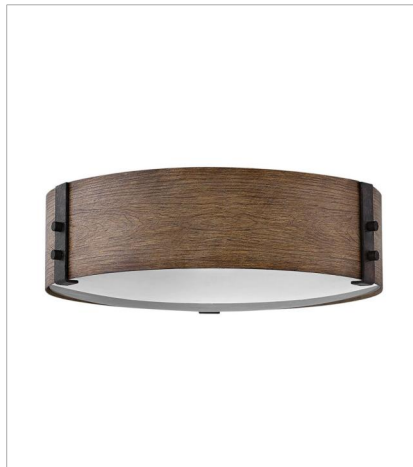

29203SQ
MEDIUM FLUSH MOUNT
15" W, 4.8" H
Socketed
3-5w Cand. LED, 40w Equiv.

HINKLEY

HINKLEY
33000 Pin Oak Parkway
Avon Lake, OH 44012

PHONE: (440) 653-5500
Toll Free: 1 (800) 446-5539

hinkley.com