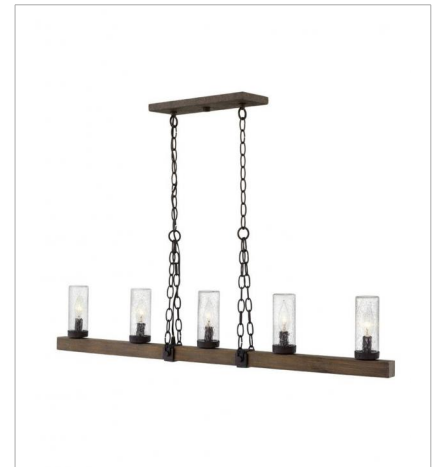

FINISH: Sequoia with Iron Rust accents
GLASS: Clear Seedy, Etched

5940SQ
SINGLE LIGHT VANITY
5" W, 11" H
Socket
1-100w Med.

5942SQ
TWO LIGHT VANITY
14.3" W, 8.3" H
Socket
2-100w Med.

5943SQ
THREE LIGHT VANITY
22" W, 8.3" H
Socket
3-100w Med.

5944SQ
FOUR LIGHT VANITY
30.8" W, 8.3" H
Socket
4-100w Med.

29203SQ
MEDIUM FLUSH MOUNT
15" W, 4.8" H
Socket
3-40w Cand.

29205SQ
FIVE LIGHT LINEAR
42" W, 7.8" H
Socket
5-60w Cand.

HINKLEY

HINKLEY
33000 Pin Oak Parkway
Avon Lake, OH 44012

FINISH: Sequoia with Iron Rust accents
GLASS: Clear Seedy, Etched

29206SQ
MEDIUM SINGLE TIER
24" W, 23.3" H
Socket
6-60w Cand.

29206SQ-LV
MEDIUM SINGLE TIER 12V
24" W, 23.3" H
LED Lamp
6-3.50w Cand. LED *Included

29207SQ
LARGE SINGLE TIER
38" W, 28.5" H
Socket
12-60w Cand.

29208SQ
LARGE SINGLE TIER
30" W, 27.8" H
Socket
9-60w Cand.

29208SQ-LV
LARGE SINGLE TIER 12V
30" W, 27.8" H
LED Lamp
9-3.50w Cand. LED *Included