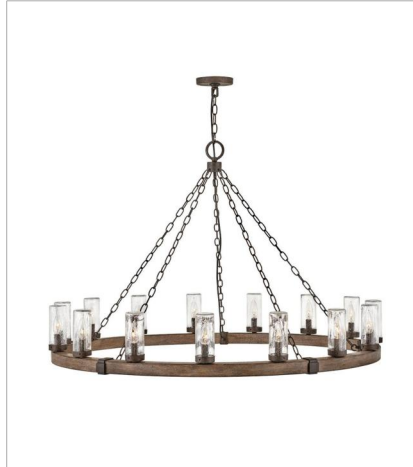

29209SQ
EXTRA LARGE CHANDELIER
46" W, 30.5" H
Socketed
15-5w Cand. LED, 60w Equiv.