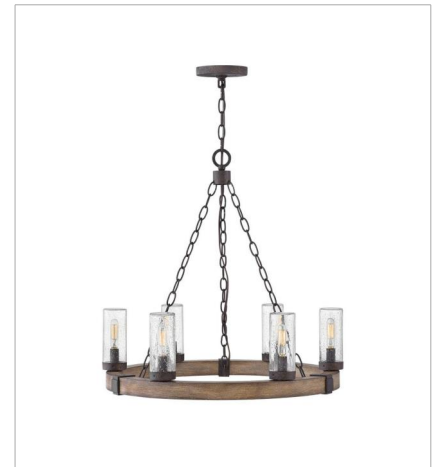

**FINISH:** Sequoia with Iron Rust accents  
**GLASS:** Clear Seedy, Etched

**5940SQ**  
MEDIUM SINGLE LIGHT VANITY  
5" W, 11" H  
Socketed  
1-10w Med. LED, 100w Equiv.

**5941SQ-LL**  
LARGE SINGLE LIGHT VANITY  
5" W, 20" H  
Socketed  
1-6w Med. LED \*Included

**5942SQ**  
SMALL TWO LIGHT VANITY  
14.3" W, 8.3" H  
Socketed  
2-10w Med. LED, 100w Equiv.

**5943SQ**  
MEDIUM THREE LIGHT VANITY  
22" W, 8.3" H  
Socketed  
3-10w Med. LED, 100w Equiv.

**5944SQ**  
LARGE FOUR LIGHT VANITY  
30.8" W, 8.3" H  
Socketed  
4-10w Med. LED, 100w Equiv.

**29206SQ**  
SMALL CHANDELIER  
24" W, 23.3" H  
Socketed  
6-5w Cand. LED, 60w Equiv.