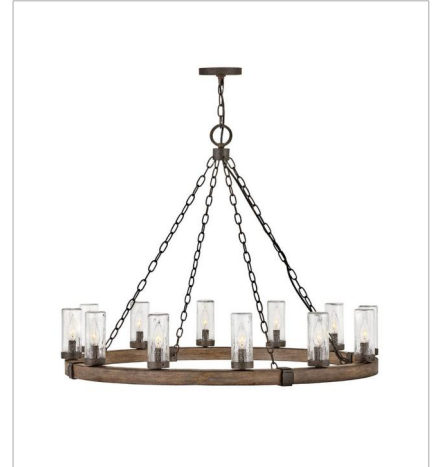

**FINISH:** Sequoia with Iron Rust accents  
**GLASS:** Clear Seedy, Etched

**5940SQ**  
MEDIUM SINGLE LIGHT VANITY  
5" W, 11" H  
Socketed  
1-10w Med. LED, 100w Equiv.

**5941SQ-LL**  
LARGE SINGLE LIGHT VANITY  
5" W, 20" H  
Socketed  
1-6w Med. LED \*Included

**29206SQ**  
SMALL CHANDELIER  
24" W, 23.3" H  
Socketed  
6-5w Cand. LED, 60w Equiv.

# SAWYER

The fresh, rustic design of the Sawyer collection will inject any outdoor living experience with the warm, cozy ambiance of an indoor setting. Constructed with Hinkley's own anti-corrosion coating, Sawyer ensures maximum resiliency and performance in the elements.

**FINISH:** Sequoia with Iron Rust accents  
**GLASS:** Clear Seedy, Etched

**29206SQ-LL**  
SMALL CHANDELIER  
24" W, 23.3" H  
Socketed  
6-2w Cand. LED \*Included

**29206SQ-LV**  
SMALL CHANDELIER  
24" W, 23.3" H  
Socketed  
6-3.50w Cand. LED \*Included