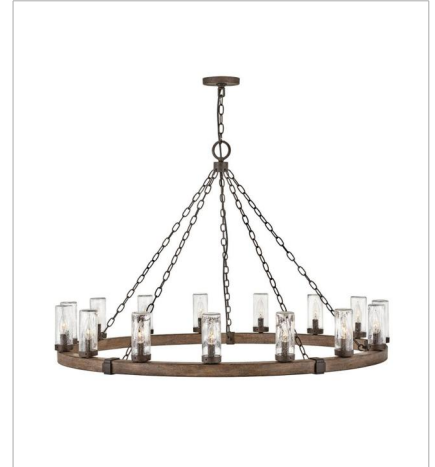

**FINISH:** Sequoia with Iron Rust accents  
**GLASS:** Clear Seedy, Etched

**5940SQ**  
MEDIUM SINGLE LIGHT VANITY  
5" W, 11" H  
Socketed  
1-10w Med. LED, 100w Equiv.

**5941SQ-LL**  
LARGE SINGLE LIGHT VANITY  
5" W, 20" H  
Socketed  
1-6w Med. LED \*Included

# SAWYER

The fresh, rustic design of the Sawyer collection will inject any outdoor living experience with the warm, cozy ambiance of an indoor setting. Constructed with Hinkley's own anti-corrosion coating, Sawyer ensures maximum resiliency and performance in the elements.

**FINISH:** Sequoia with Iron Rust accents  
**GLASS:** Clear Seedy, Etched

**29208SQ-LV**  
MEDIUM CHANDELIER  
30" W, 27.8" H  
Socketed  
9-3.50w Cand. LED \*Included

**29209SQ**  
EXTRA LARGE CHANDELIER  
46" W, 30.5" H  
Socketed  
15-5w Cand. LED, 60w Equiv.