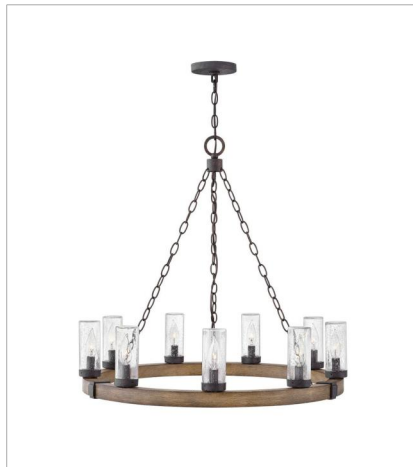

**FINISH:** Sequoia with Iron Rust accents  
**GLASS:** Clear Seedy, Etched

**5940SQ**  
MEDIUM SINGLE LIGHT VANITY  
5" W, 11" H  
Socketed  
1-10w Med. LED, 100w Equiv.

**5941SQ-LL**  
LARGE SINGLE LIGHT VANITY  
5" W, 20" H  
Socketed  
1-6w Med. LED \*Included

**29206SQ**  
SMALL CHANDELIER  
24" W, 23.3" H  
Socketed  
6-5w Cand. LED, 60w Equiv.

**FINISH:** Sequoia with Iron Rust accents  
**GLASS:** Clear Seedy, Etched

**29206SQ-LL**  
SMALL CHANDELIER  
24" W, 23.3" H  
Socketed  
6-2w Cand. LED \*Included

**29206SQ-LV**  
SMALL CHANDELIER  
24" W, 23.3" H  
Socketed  
6-3.50w Cand. LED \*Included

**29207SQ**  
LARGE CHANDELIER  
38" W, 28.5" H  
Socketed  
12-5w Cand. LED, 60w Equiv.

**29207SQ-LL**  
LARGE CHANDELIER  
38" W, 28.5" H  
Socketed  
12-2w Cand. LED \*Included

**29208SQ**  
MEDIUM CHANDELIER  
30" W, 27.8" H  
Socketed  
9-5w Cand. LED, 60w Equiv.