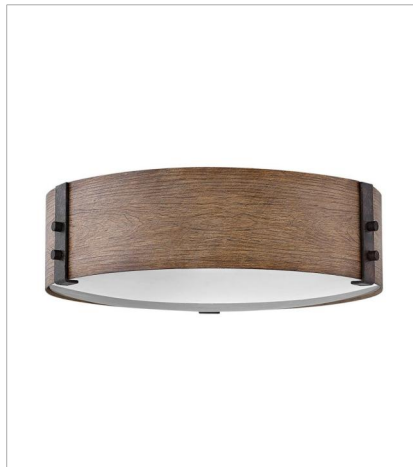

29203SQ-LL
MEDIUM FLUSH MOUNT
15" W, 4.8" H
Socketed
3-2w Cand. LED *Included

HINKLEY

HINKLEY
33000 Pin Oak Parkway
Avon Lake, OH 44012

PHONE: (440) 653-5500
Toll Free: 1 (800) 446-5539

hinkley.com