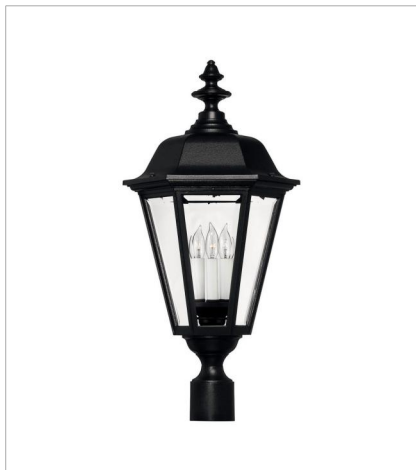

1471BK
LARGE POST MOUNT LANTERN
13.8" W, 27.5" H
Socketed
1-12w Med. LED, 60w Equiv. or 3-5w Cand.
LED, 60w Equiv.