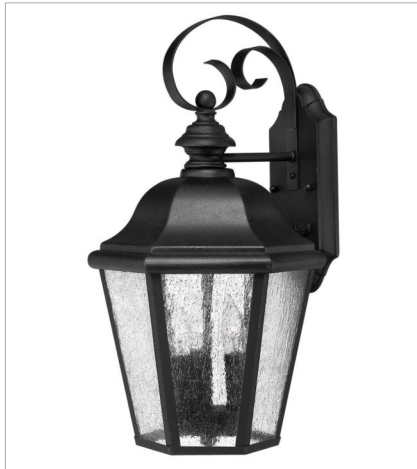

# EDGEWATER

Edgewater's classic design features durable cast aluminum and brass construction in a rich Black finish with clear seedy glass.

**FINISH:** Black  
**GLASS:** Clear Seedy

**1670BK**  
LARGE WALL MOUNT LANTERN  
10" W, 21" H  
Socketed  
3-5w Cand. LED, 40w Equiv.

**1670BK-LL**  
LARGE WALL MOUNT LANTERN  
10" W, 21" H  
Socketed  
3-4w Cand. LED \*Included

**1674BK**  
SMALL WALL MOUNT LANTERN  
6.5" W, 11.5" H  
Socketed  
1-10w Med. LED, 60w Equiv.

**1675BK**  
EXTRA LARGE WALL MOUNT LANTERN  
15" W, 25.5" H  
Socketed  
4-5w Cand. LED, 40w Equiv.

**1675BK-LL**  
EXTRA LARGE WALL MOUNT LANTERN  
15" W, 25.5" H  
Socketed  
4-4w Cand. LED \*Included

**1676BK**  
MEDIUM WALL MOUNT LANTERN  
10" W, 18" H  
Socketed  
3-5w Cand. LED, 40w Equiv.

# EDGEWATER

Edgewater's classic design features durable cast aluminum and brass construction in a rich Black finish with clear seedy glass.

**FINISH:** Black  
**GLASS:** Clear Seedy

**1676BK-LL**  
MEDIUM WALL MOUNT LANTERN  
10" W, 18" H  
Socketed  
3-4w Cand. LED \*Included