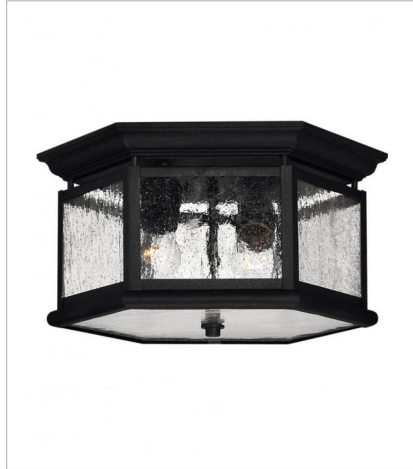

EDGEWATER

Edgewater's classic design features durable cast aluminum and brass construction in a rich Oil Rubbed Bronze finish with clear seedy glass.

FINISH: Black
GLASS: Clear Seedy Panels

1670BK
LARGE WALL MOUNT LANTERN
10" W, 21" H
Socket
3-40w Cand.

1674BK
SMALL WALL MOUNT LANTERN
6.5" W, 11.5" H
Socket
1-60w Med.

1675BK
EXTRA LARGE WALL MOUNT LANTERN
15" W, 25.5" H
Socket
4-40w Cand.

1676BK
MEDIUM WALL MOUNT LANTERN
10" W, 18" H
Socket
3-40w Cand.

hinkley.com

EDGEWATER

Edgewater's classic design features durable cast aluminum and brass construction in a rich Oil Rubbed Bronze finish with clear seedy glass.

FINISH: Black
GLASS: Clear Seedy Panels

1677BK
EXTRA LARGE POST OR PIER MO...
15" W, 27.8" H
Socket
4-40w Cand.