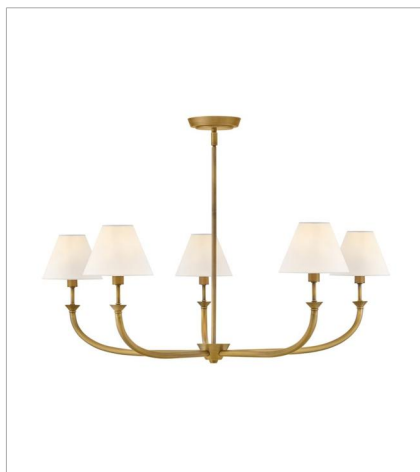

GRETA

Inspired by traditional lighting styles, Greta complements its slim, contemporary silhouette with timeless details and classic finishes. A tapered, etched opal glass shade softly diffuses light, filling your space with a warm ambiance.

FINISH: Heritage Brass
GLASS: Etched Opal
SHADE: Off-White Linen

45165HB
LARGE FORMAL CHANDELIER
36" W, 13" H
Socketed
5-5w Cand. LED, 60w Equiv.