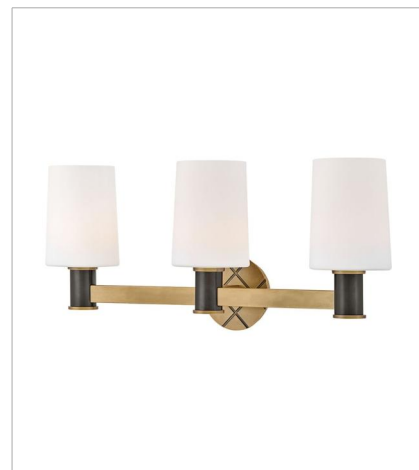

DECLAN

Featuring a geometric, crosshatch motif, Declan's substantial silhouette is enhanced by a heavy cast backplate and stem accentuated by a contrasting, two-tone finish. Tall, tapered, etched opal glass shades create softly diffused illumination and a comfortable atmosphere.

FINISH: Heritage Brass with Black Oxide accents

GLASS: Etched Opal

51370HB-BX
MEDIUM SCONCE
5" W, 11" H
Socketed
1-5w Cand. LED, 60w Equiv.

51372HB-BX
SMALL TWO LIGHT VANITY
15" W, 11" H
Socketed
2-5w Cand. LED, 60w Equiv.

51373HB-BX
MEDIUM THREE LIGHT VANITY
25" W, 11" H
Socketed
3-5w Cand. LED, 60w Equiv.