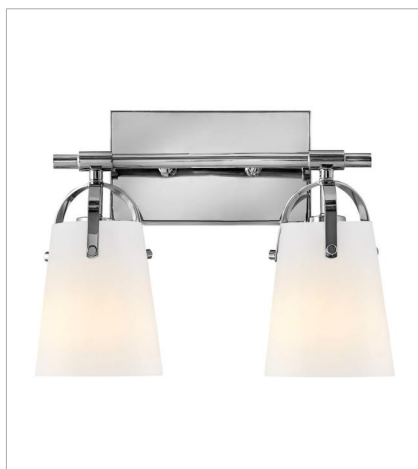

FOSTER

Clean and airy, Foster breathes composed simplicity into any bath space. Softly tapered glass shades suspended from arched handle prongs create a sophisticated transitional silhouette, enhanced by practical yet stylized details.

FINISH: Chrome
GLASS: Clear, Etched Opal

5130CM
MEDIUM SCONCE
5" W, 10" H
Socketed
1-14w Med. LED, 100w Equiv.

5130CM-OP
MEDIUM SCONCE
5" W, 10" H
Socketed
1-14w Med. LED, 100w Equiv.

5132CM
SMALL TWO LIGHT VANITY
13.8" W, 10.8" H
Socketed
2-14w Med. LED, 100w Equiv.

5132CM-OP
SMALL TWO LIGHT VANITY
13.8" W, 10.8" H
Socketed
2-14w Med. LED, 100w Equiv.

5133CM
MEDIUM THREE LIGHT VANITY
22.8" W, 10.8" H
Socketed
3-14w Med. LED, 100w Equiv.

5133CM-OP
MEDIUM THREE LIGHT VANITY
22.8" W, 10.8" H
Socketed
3-14w Med. LED, 100w Equiv.

FINISH: Chrome
GLASS: Clear, Etched Opal

5134CM

LARGE FOUR LIGHT VANITY

31.8" W, 10.8" H

Socketed

4-14w Med. LED, 100w Equiv.