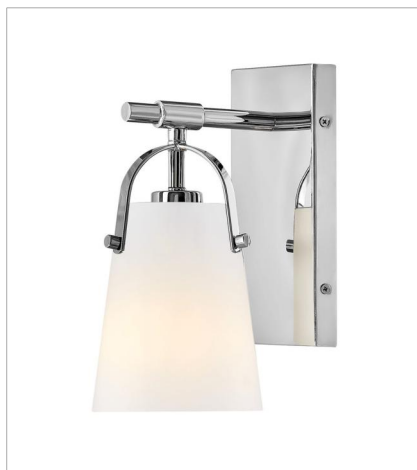

FOSTER

Clean and airy, Foster breathes composed simplicity into any bath space. Softly tapered glass shades suspended from arched handle prongs create a sophisticated transitional silhouette, enhanced by practical yet stylized details.

FINISH: Chrome
GLASS: Clear, Etched Opal

5130CM
MEDIUM SCONCE
5" W, 10" H
Socketed
1-14w Med. LED, 100w Equiv.

5130CM-OP
MEDIUM SCONCE
5" W, 10" H
Socketed
1-14w Med. LED, 100w Equiv.

5132CM
SMALL TWO LIGHT VANITY
13.8" W, 10.8" H
Socketed
2-14w Med. LED, 100w Equiv.

5132CM-OP
SMALL TWO LIGHT VANITY
13.8" W, 10.8" H
Socketed
2-14w Med. LED, 100w Equiv.

5133CM
MEDIUM THREE LIGHT VANITY
22.8" W, 10.8" H
Socketed
3-14w Med. LED, 100w Equiv.

5133CM-OP
MEDIUM THREE LIGHT VANITY
22.8" W, 10.8" H
Socketed
3-14w Med. LED, 100w Equiv.

FINISH: Chrome
GLASS: Clear, Etched Opal

5134CM

LARGE FOUR LIGHT VANITY

31.8" W, 10.8" H

Socketed

4-14w Med. LED, 100w Equiv.