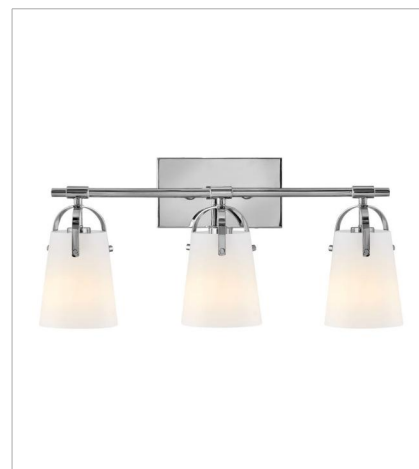

FOSTER

Clean and airy, Foster breathes composed simplicity into any bath space. Softly tapered glass shades suspended from arched handle prongs create a sophisticated transitional silhouette, enhanced by practical yet stylized details.

FINISH: Chrome
GLASS: Clear, Etched Opal

5130CM
MEDIUM SCONCE
5" W, 10" H
Socketed
1-14w Med. LED, 100w Equiv.

5130CM-OP
MEDIUM SCONCE
5" W, 10" H
Socketed
1-14w Med. LED, 100w Equiv.

5132CM
SMALL TWO LIGHT VANITY
13.8" W, 10.8" H
Socketed
2-14w Med. LED, 100w Equiv.

5132CM-OP
SMALL TWO LIGHT VANITY
13.8" W, 10.8" H
Socketed
2-14w Med. LED, 100w Equiv.

5133CM
MEDIUM THREE LIGHT VANITY
22.8" W, 10.8" H
Socketed
3-14w Med. LED, 100w Equiv.

5133CM-OP
MEDIUM THREE LIGHT VANITY
22.8" W, 10.8" H
Socketed
3-14w Med. LED, 100w Equiv.

FINISH: Chrome
GLASS: Clear, Etched Opal

5134CM

LARGE FOUR LIGHT VANITY

31.8" W, 10.8" H

Socketed

4-14w Med. LED, 100w Equiv.