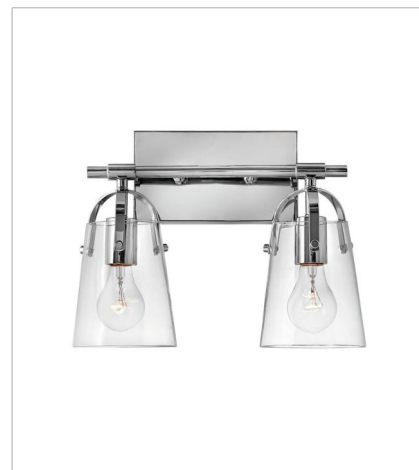

FOSTER

Clean and airy, Foster breathes composed simplicity into any bath space. Softly tapered glass shades suspended from arched handle prongs create a sophisticated transitional silhouette, enhanced by practical yet stylized details.

FINISH: Chrome
GLASS: Clear, Etched Opal

5130CM
MEDIUM SCONCE
5" W, 10" H
Socketed
1-14w Med. LED, 100w Equiv.

5130CM-OP
MEDIUM SCONCE
5" W, 10" H
Socketed
1-14w Med. LED, 100w Equiv.

5132CM
SMALL TWO LIGHT VANITY
13.8" W, 10.8" H
Socketed
2-14w Med. LED, 100w Equiv.

5132CM-OP
SMALL TWO LIGHT VANITY
13.8" W, 10.8" H
Socketed
2-14w Med. LED, 100w Equiv.

5133CM
MEDIUM THREE LIGHT VANITY
22.8" W, 10.8" H
Socketed
3-14w Med. LED, 100w Equiv.

5133CM-OP
MEDIUM THREE LIGHT VANITY
22.8" W, 10.8" H
Socketed
3-14w Med. LED, 100w Equiv.

FINISH: Chrome
GLASS: Clear, Etched Opal

5134CM

LARGE FOUR LIGHT VANITY

31.8" W, 10.8" H

Socketed

4-14w Med. LED, 100w Equiv.