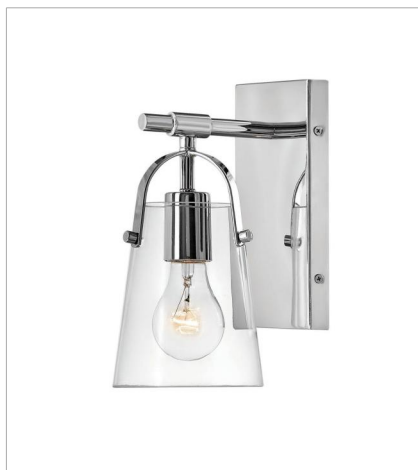

FOSTER

Clean and airy, Foster breathes composed simplicity into any bath space. Softly tapered glass shades suspended from arched handle prongs create a sophisticated transitional silhouette, enhanced by practical yet stylized details.

FINISH: Chrome
GLASS: Clear, Etched Opal

5130CM
MEDIUM SCONCE
5" W, 10" H
Socketed
1-14w Med. LED, 100w Equiv.

5130CM-OP
MEDIUM SCONCE
5" W, 10" H
Socketed
1-14w Med. LED, 100w Equiv.

5132CM
SMALL TWO LIGHT VANITY
13.8" W, 10.8" H
Socketed
2-14w Med. LED, 100w Equiv.

5132CM-OP
SMALL TWO LIGHT VANITY
13.8" W, 10.8" H
Socketed
2-14w Med. LED, 100w Equiv.

5133CM
MEDIUM THREE LIGHT VANITY
22.8" W, 10.8" H
Socketed
3-14w Med. LED, 100w Equiv.

5133CM-OP
MEDIUM THREE LIGHT VANITY
22.8" W, 10.8" H
Socketed
3-14w Med. LED, 100w Equiv.

FINISH: Chrome
GLASS: Clear, Etched Opal

5134CM

LARGE FOUR LIGHT VANITY

31.8" W, 10.8" H

Socketed

4-14w Med. LED, 100w Equiv.