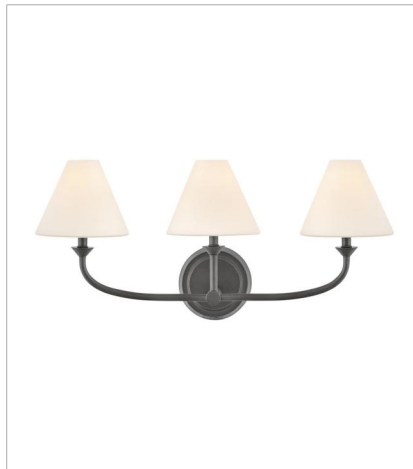

GRETA

Inspired by traditional lighting styles, Greta complements its slim, contemporary silhouette with timeless details and classic finishes. Tapered, off-white linen shades softly diffuse light, filling your space with a warm ambiance.

FINISH: Blackened Brass
GLASS: Etched Opal
SHADE: Off-White Linen

45160BLB
MEDIUM SINGLE LIGHT SCONCE
6.3" W, 15.8" H
Socketed
1-5w Cand. LED, 60w Equiv.

45162BLB
MEDIUM TWO LIGHT SCONCE
16" W, 15.5" H
Socketed
2-5w Cand. LED, 60w Equiv.

52490BLB-OP
MEDIUM SCONCE
6.3" W, 17.5" H
Socketed
1-5w Cand. LED, 60w Equiv.

52492BLB-OP
SMALL TWO LIGHT VANITY
18" W, 11" H
Socketed
2-5w Cand. LED, 60w Equiv.

52493BLB-OP
MEDIUM THREE LIGHT VANITY
24" W, 11.3" H
Socketed
3-5w Cand. LED, 60w Equiv.

Inspired by traditional lighting styles, Greta complements its slim, contemporary silhouette with timeless details and classic finishes. Tapered, off-white linen shades softly diffuse light, filling your space with a warm ambiance.