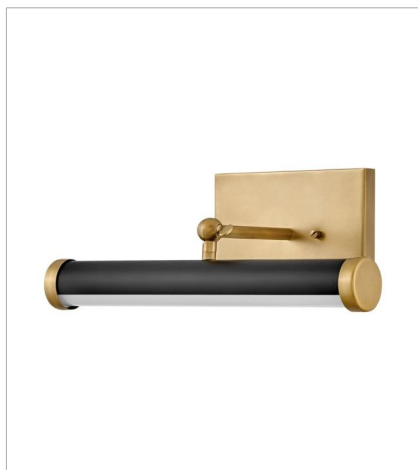

REGIS

A sophisticated statement to enhance featured décor, Regis accent lighting sets a stylish stage for your aesthetic. Dimmable integrated LEDs provide ideal illumination, complemented by classic finishes and modern, architectural details.

FINISH: Heritage Brass with Black accents, Heritage Brass, Heritage Brass with Gloss White accents

GLASS: Acrylic Lens

31010HB
SMALL ADJUSTABLE LED ACCENT...
14" W, 5.5" H
Integrated LED
16w LED *Included

31010HB-HB
SMALL ADJUSTABLE LED ACCENT...
14" W, 5.5" H
Integrated LED
16w LED *Included

31012HB
MEDIUM ADJUSTABLE LED ACCEN...
24.3" W, 5.5" H
Integrated LED
28w LED *Included

31012HB-GW
MEDIUM ADJUSTABLE LED ACCEN...
24.5" W, 5.5" H
Integrated LED
28w LED *Included

31012HB-HB
MEDIUM ADJUSTABLE LED ACCEN...
24.5" W, 5.5" H
Integrated LED
28w LED *Included

31013HB
LARGE ADJUSTABLE LED ACCENT...
32.5" W, 5.5" H
Integrated LED
40w LED *Included

REGIS

A sophisticated statement to enhance featured décor, Regis accent lighting sets a stylish stage for your aesthetic. Dimmable integrated LEDs provide ideal illumination, complemented by classic finishes and modern, architectural details.