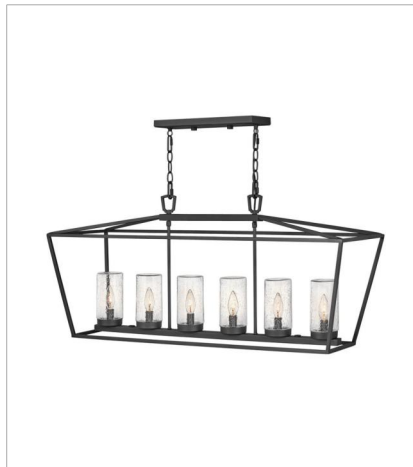

ALFORD PLACE

The clean and classic design of Alford Place features a precision die-cast frame, hanging arm and top loop, paired with a sealed glass roof, providing excellent illumination from all sides.

FINISH: Museum Black
GLASS: Clear, Clear Seedy

2562MB
LARGE HANGING LANTERN
12" W, 19.5" H
Socketed
3-5w Cand. LED, 60w Equiv.

2567MB
LARGE SINGLE TIER
17" W, 24.5" H
Socketed
4-5w Cand. LED, 60w Equiv.

2567MB-LV
LARGE SINGLE TIER 12V
17" W, 24.5" H
Socketed

2569MB
MEDIUM SIX LIGHT LINEAR
40" W, 18.8" H
Socketed
6-5w Cand. LED, 60w Equiv.

2569MB-LV
MEDIUM SIX LIGHT LINEAR 12V
40" W, 18.8" H
Socketed

2560MB
SMALL WALL MOUNT LANTERN
8" W, 14" H
Socketed
2-5w Cand. LED, 60w Equiv.