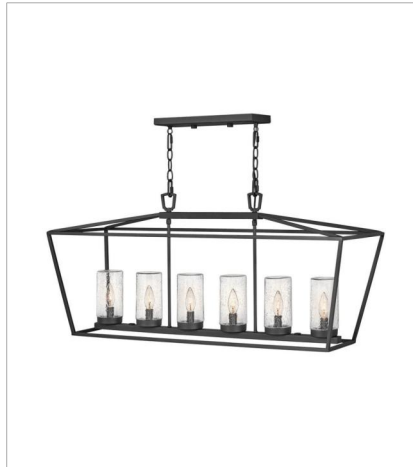

2569MB
SIX LIGHT LINEAR
40" W, 18.8" H
LED Lamp
6-5w Cand. LED, 60w Equiv.