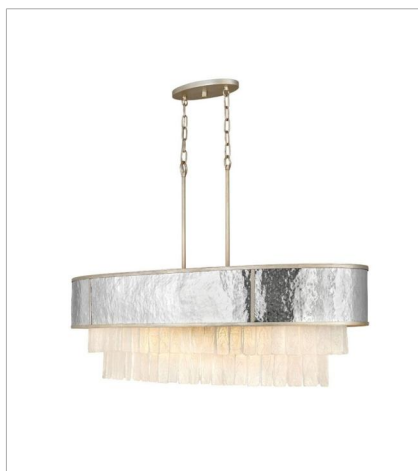

REVERIE

Reverie features a fanciful combination of finishes and shapes to create an opulent transitional silhouette. The robust, hammered stainless steel drum encompasses the textured crystal accents, which create a stunning profile from below. Metal binding adds an artisan touch that completes the look.

FINISH: Champagne Gold
SHADE: Hammered Stainless Steel

FR32705CPG
MEDIUM MULTI TIER CHANDELIER
32" W, 35.3" H
Socketed
12-5w Cand. LED, 60w Equiv.

FR32706CPG
MEDIUM DRUM
26" W, 26" H
Socketed
8-5w Cand. LED, 60w Equiv.

FR32708CPG
LARGE DRUM
36" W, 26" H
Socketed
8-5w Cand. LED, 60w Equiv.

FR32709CPG
TEN LIGHT LINEAR
43.3" W, 26" H
Socketed
10-5w Cand. LED, 60w Equiv.

FR32703CPG
LARGE CONVERTIBLE PENDANT
20" W, 11.8" H
Socketed
4-5w Cand. LED, 60w Equiv.