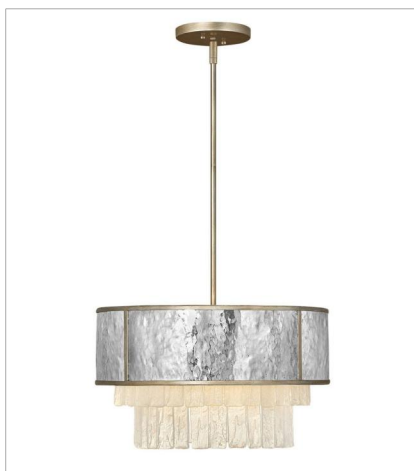

REVERIE

Reverie features a fanciful combination of finishes and shapes to create an opulent transitional silhouette. The robust, hammered stainless steel drum encompasses the textured crystal accents, which create a stunning profile from below. Metal binding adds an artisan touch that completes the look.

FINISH: Champagne Gold
SHADE: Hammered Stainless Steel

FR32705CPG
LARGE MULTI TIER
32" W, 35.3" H
Socket
12-60w Cand.

FR32706CPG
MEDIUM DRUM
26" W, 26" H
Socket
8-60w Cand.

FR32708CPG
LARGE DRUM
36" W, 26" H
Socket
8-60w Cand.

FR32709CPG
TEN LIGHT LINEAR
43.3" W, 26" H
Socket
10-60w Cand.

FR32703CPG
MEDIUM CONVERTIBLE PENDANT
20" W, 11.8" H
Socket
4-60w Cand.