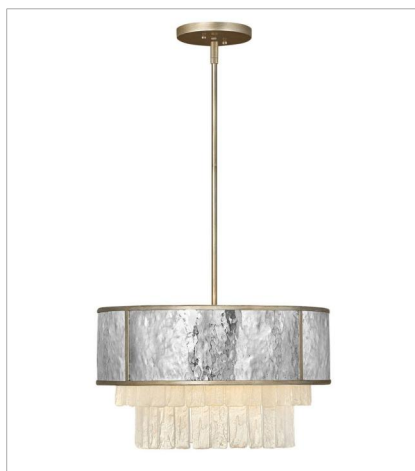

REVERIE

Reverie features a fanciful combination of finishes and shapes to create an opulent transitional silhouette. The robust, hammered stainless steel drum encompasses the textured crystal accents, which create a stunning profile from below. Metal binding adds an artisan touch that completes the look.

FINISH: Champagne Gold
SHADE: Hammered Stainless Steel

FR32705CPG
MEDIUM MULTI TIER CHANDELIER
32" W, 35.3" H
Socketed
12-5w Cand. LED, 60w Equiv.

FR32706CPG
MEDIUM DRUM
26" W, 26" H
Socketed
8-5w Cand. LED, 60w Equiv.

FR32708CPG
LARGE DRUM
36" W, 26" H
Socketed
8-5w Cand. LED, 60w Equiv.

FR32709CPG
TEN LIGHT LINEAR
43.3" W, 26" H
Socketed
10-5w Cand. LED, 60w Equiv.

FR32703CPG
LARGE CONVERTIBLE PENDANT
20" W, 11.8" H
Socketed
4-5w Cand. LED, 60w Equiv.