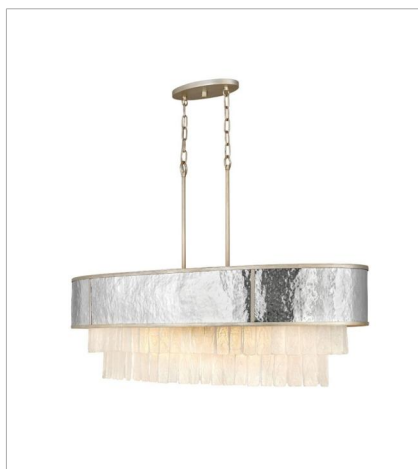

REVERIE

Reverie features a fanciful combination of finishes and shapes to create an opulent transitional silhouette. The robust, hammered stainless steel drum encompasses the textured crystal accents, which create a stunning profile from below. Metal binding adds an artisan touch that completes the look.

FINISH: Champagne Gold
SHADE: Hammered Stainless Steel

FR32705CPG
MEDIUM MULTI TIER CHANDELIER
32" W, 35.3" H
Socketed
12-5w Cand. LED, 60w Equiv.

FR32706CPG
MEDIUM DRUM
26" W, 26" H
Socketed
8-5w Cand. LED, 60w Equiv.

FR32708CPG
LARGE DRUM
36" W, 26" H
Socketed
8-5w Cand. LED, 60w Equiv.

FR32709CPG
TEN LIGHT LINEAR
43.3" W, 26" H
Socketed
10-5w Cand. LED, 60w Equiv.

FR32703CPG
LARGE CONVERTIBLE PENDANT
20" W, 11.8" H
Socketed
4-5w Cand. LED, 60w Equiv.