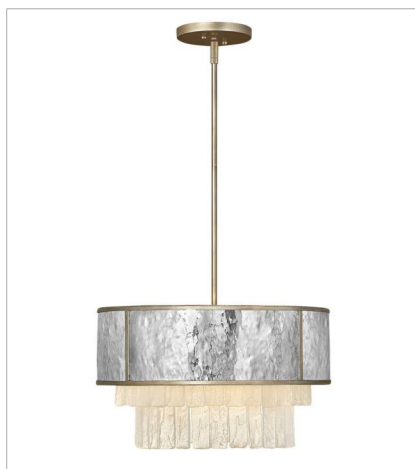

REVERIE

Reverie features a fanciful combination of finishes and shapes to create an opulent transitional silhouette. The robust, hammered stainless steel drum encompasses the textured crystal accents, which create a stunning profile from below. Metal binding adds an artisan touch that completes the look.

FINISH: Champagne Gold
SHADE: Hammered Stainless Steel

FR32705CPG
MEDIUM MULTI TIER CHANDELIER
32" W, 35.3" H
Socketed
12-5w Cand. LED, 60w Equiv.

FR32706CPG
MEDIUM DRUM
26" W, 26" H
Socketed
8-5w Cand. LED, 60w Equiv.

FR32708CPG
LARGE DRUM
36" W, 26" H
Socketed
8-5w Cand. LED, 60w Equiv.

FR32709CPG
TEN LIGHT LINEAR
43.3" W, 26" H
Socketed
10-5w Cand. LED, 60w Equiv.

FR32703CPG
LARGE CONVERTIBLE PENDANT
20" W, 11.8" H
Socketed
4-5w Cand. LED, 60w Equiv.